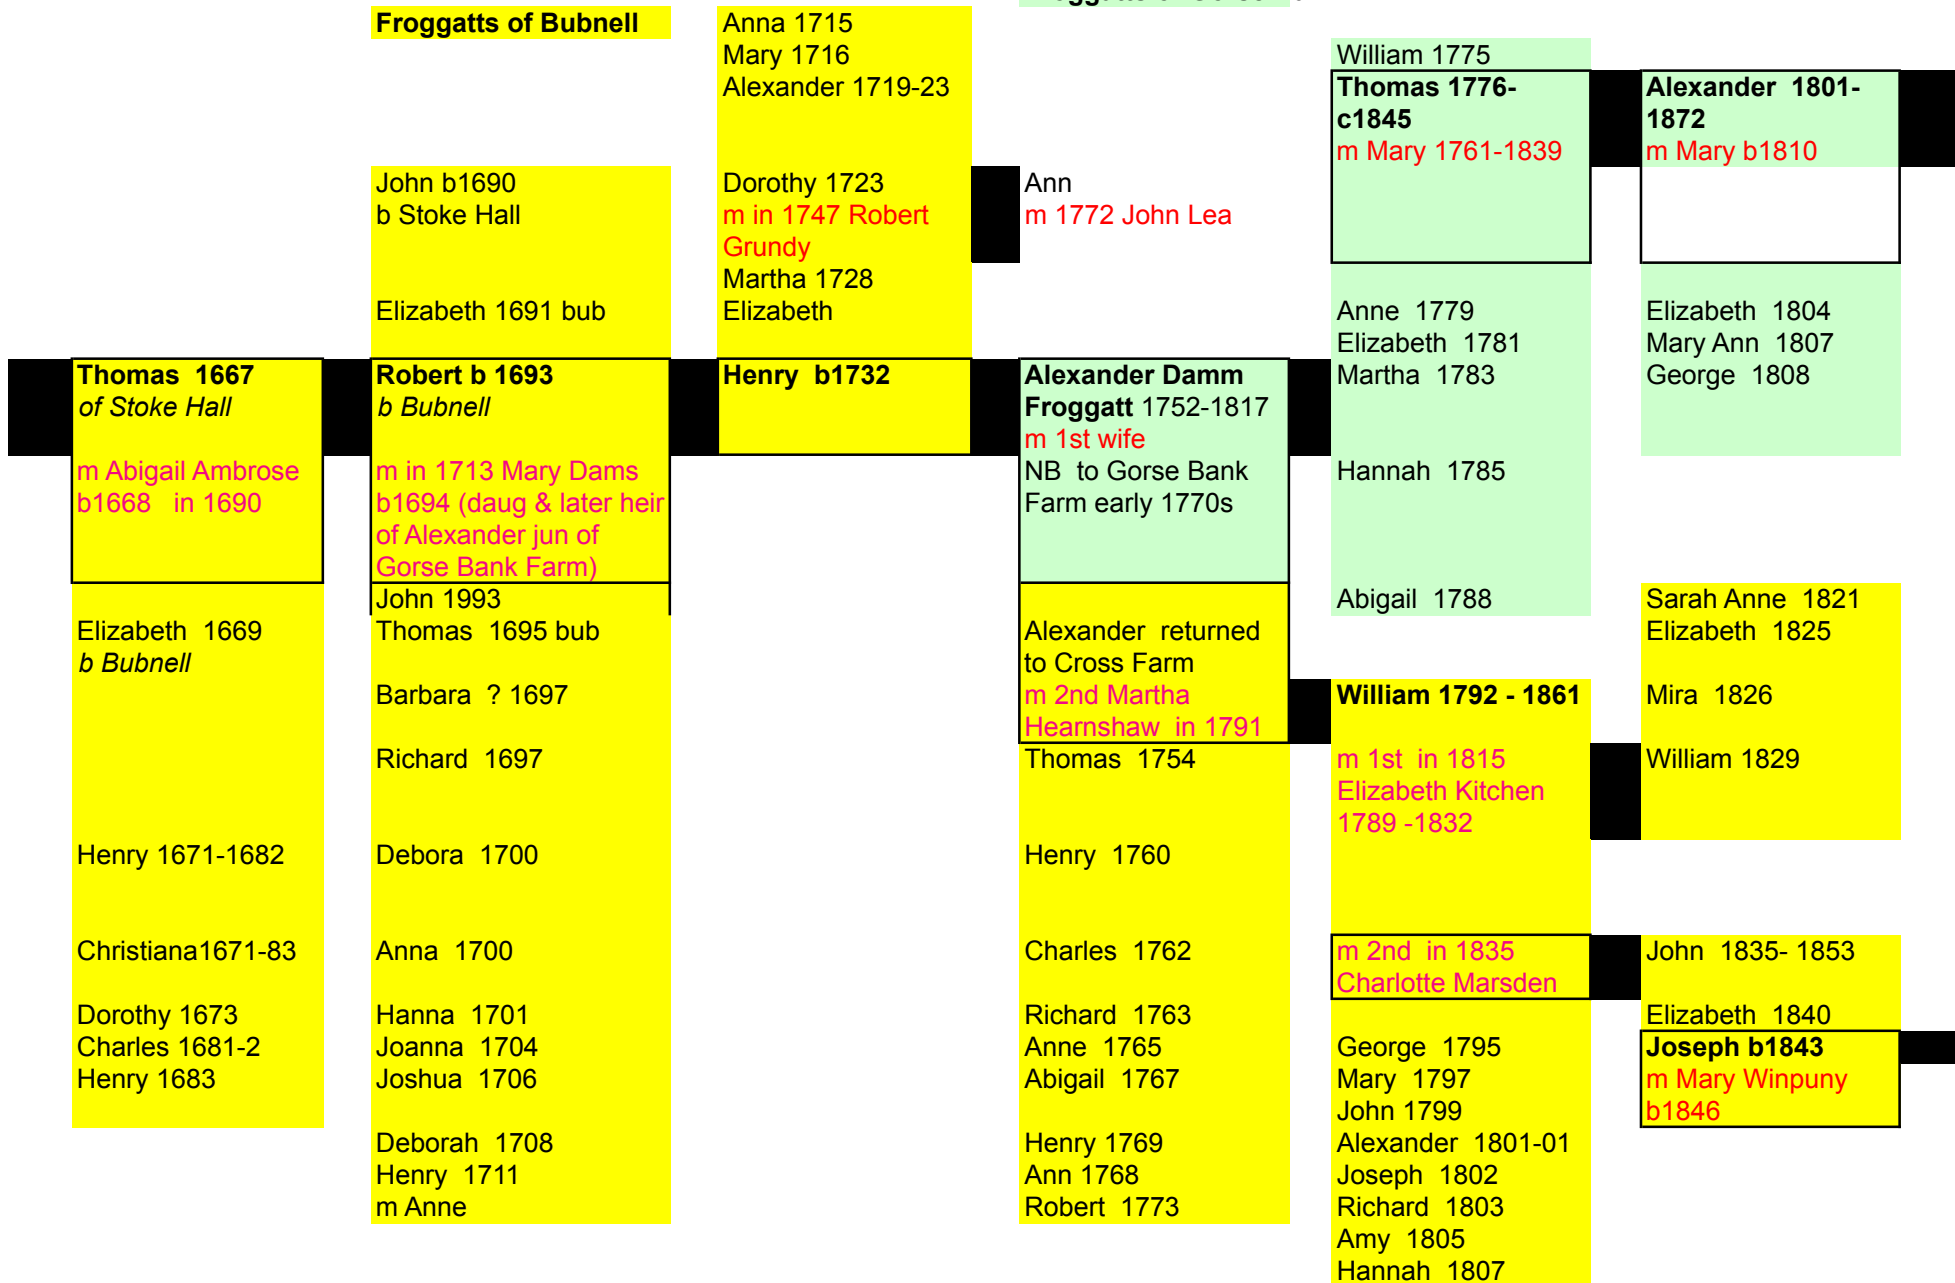

Edward b1777

Sarah b1800
Benjamin 1802 - 1862
m Frances 1813 - 1875

Robert 1810 - 1847 of Robin Hood Farm

m in 1828 Mary Fisher 1803 -1892

Hannah b1813

Hezekiah b1815

Hezekiah b1846
m Eliz. White of Bubnell Cliffe b1846
Benjamin b1848
John b1849
Frances b1852

Robert Fisher b1827 (illegit)

William 1829 - 1858

m Hannah Wigley b1829

Elizabeth b1831

Jason b1834 of Stonelow

Harriet b 1837

Martha b1839

Benjamin b1843

m Peter Pinder in 1873

Mary b1856

Robert b1857

(Robin Hood Farm)

Thomas Herrington b1859
Hannah 1865
George 1865
m Lizzie Froggatt b1874

FROGATT FAMILY TREE

Froggatts of Bubnell

FROGATT FAMILY TREE

Froggatts of Bubnell

Froggatts of Gorse Bank

FROGATT FAMILY TREE

Mary
Thomas 1832
George 1834-1883

Ann

Sarah 1837
William 1839

John 1843-1912
m Mary

Alexander b1874
Harold B b1882