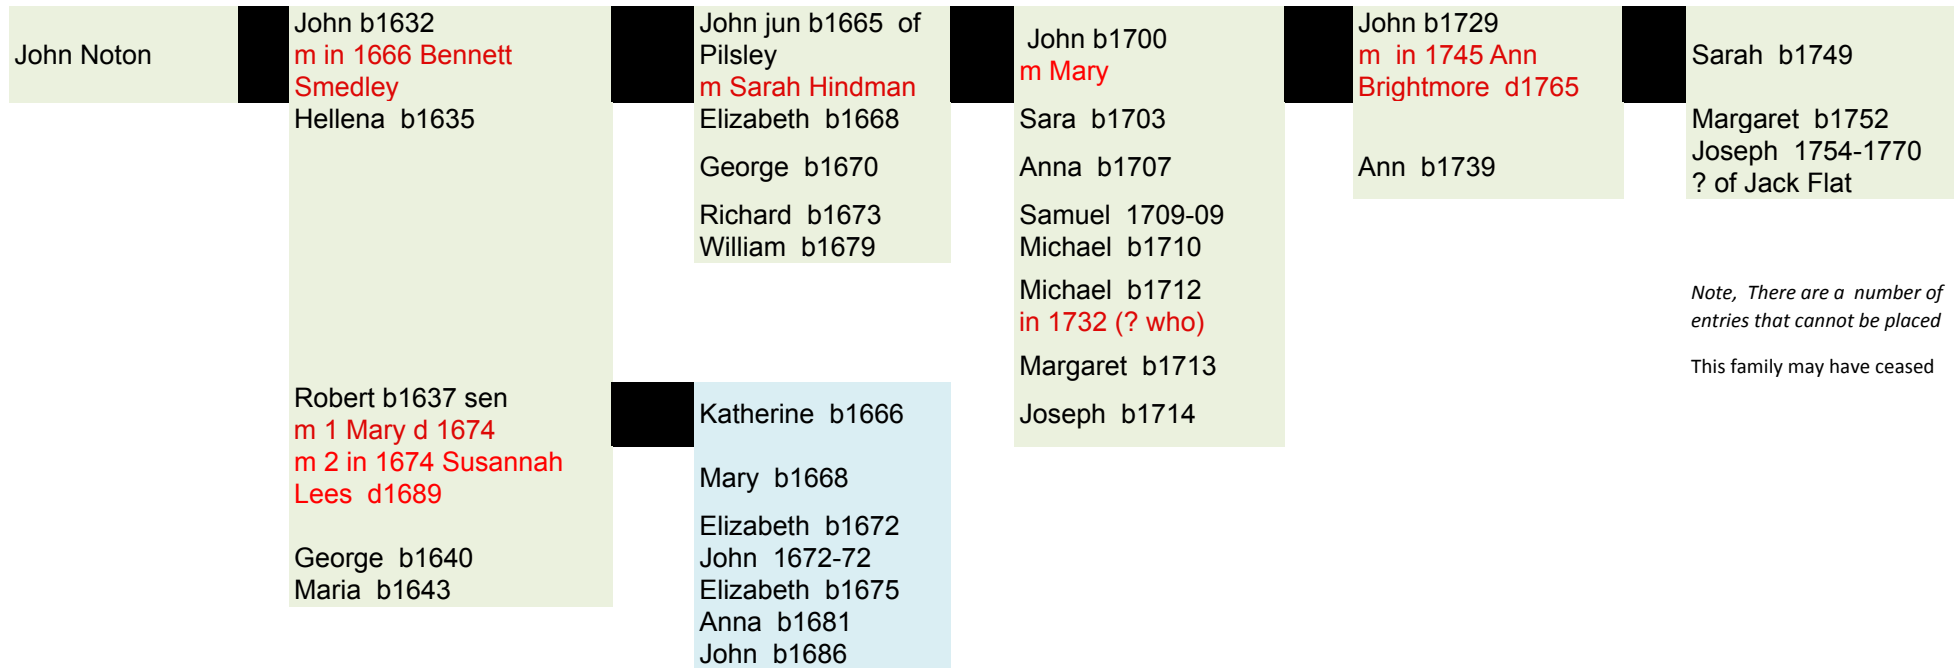

The Baslow Notons - early

Note, There are a number of entries that cannot be placed

This family may have ceased

The Baslow Notons - from 1760

born in Pilsley and moved to
Bubnell

Richard 1764-1844
of Bubnell (in Pilsley in
1799)
m Ann 1777-1839

Thomas b1799
of Bubnell
m 1 in 1822
Elizabeth Barker
m 2 in 1830 Esther
Hulley 1802-1878

John b1799 of
Cupola
m Mary

Thomas 1800-1853
Hannah 1801-1804
Ann b1804
John b1805

Samuel b1808

Robert b1811
Sarah b1814
Richard b1817

Ann b1824
Amy b1827
Thomas b1830
Anne b1833
Samuel b1835
George b1838

Isaac 1841-1898
m Hannah b1850

Esther b1843

Sarah b1829

Robert b1832
John b1834

Samuel b1820
(from Pilsley family)
m Mary b1817

Emma b1870
Annie E b1872

George H 1875-1929
m Amy 1875-1940

Thomas N b1877

Samuel A b1880
Sarah A 1880-1949
Julia A b1882

Louisa b1884

Edith H b1886
Arthur E b1890

Annie b1852

Samuel b1855
William b1856
John b1859

The Pilsley Notons