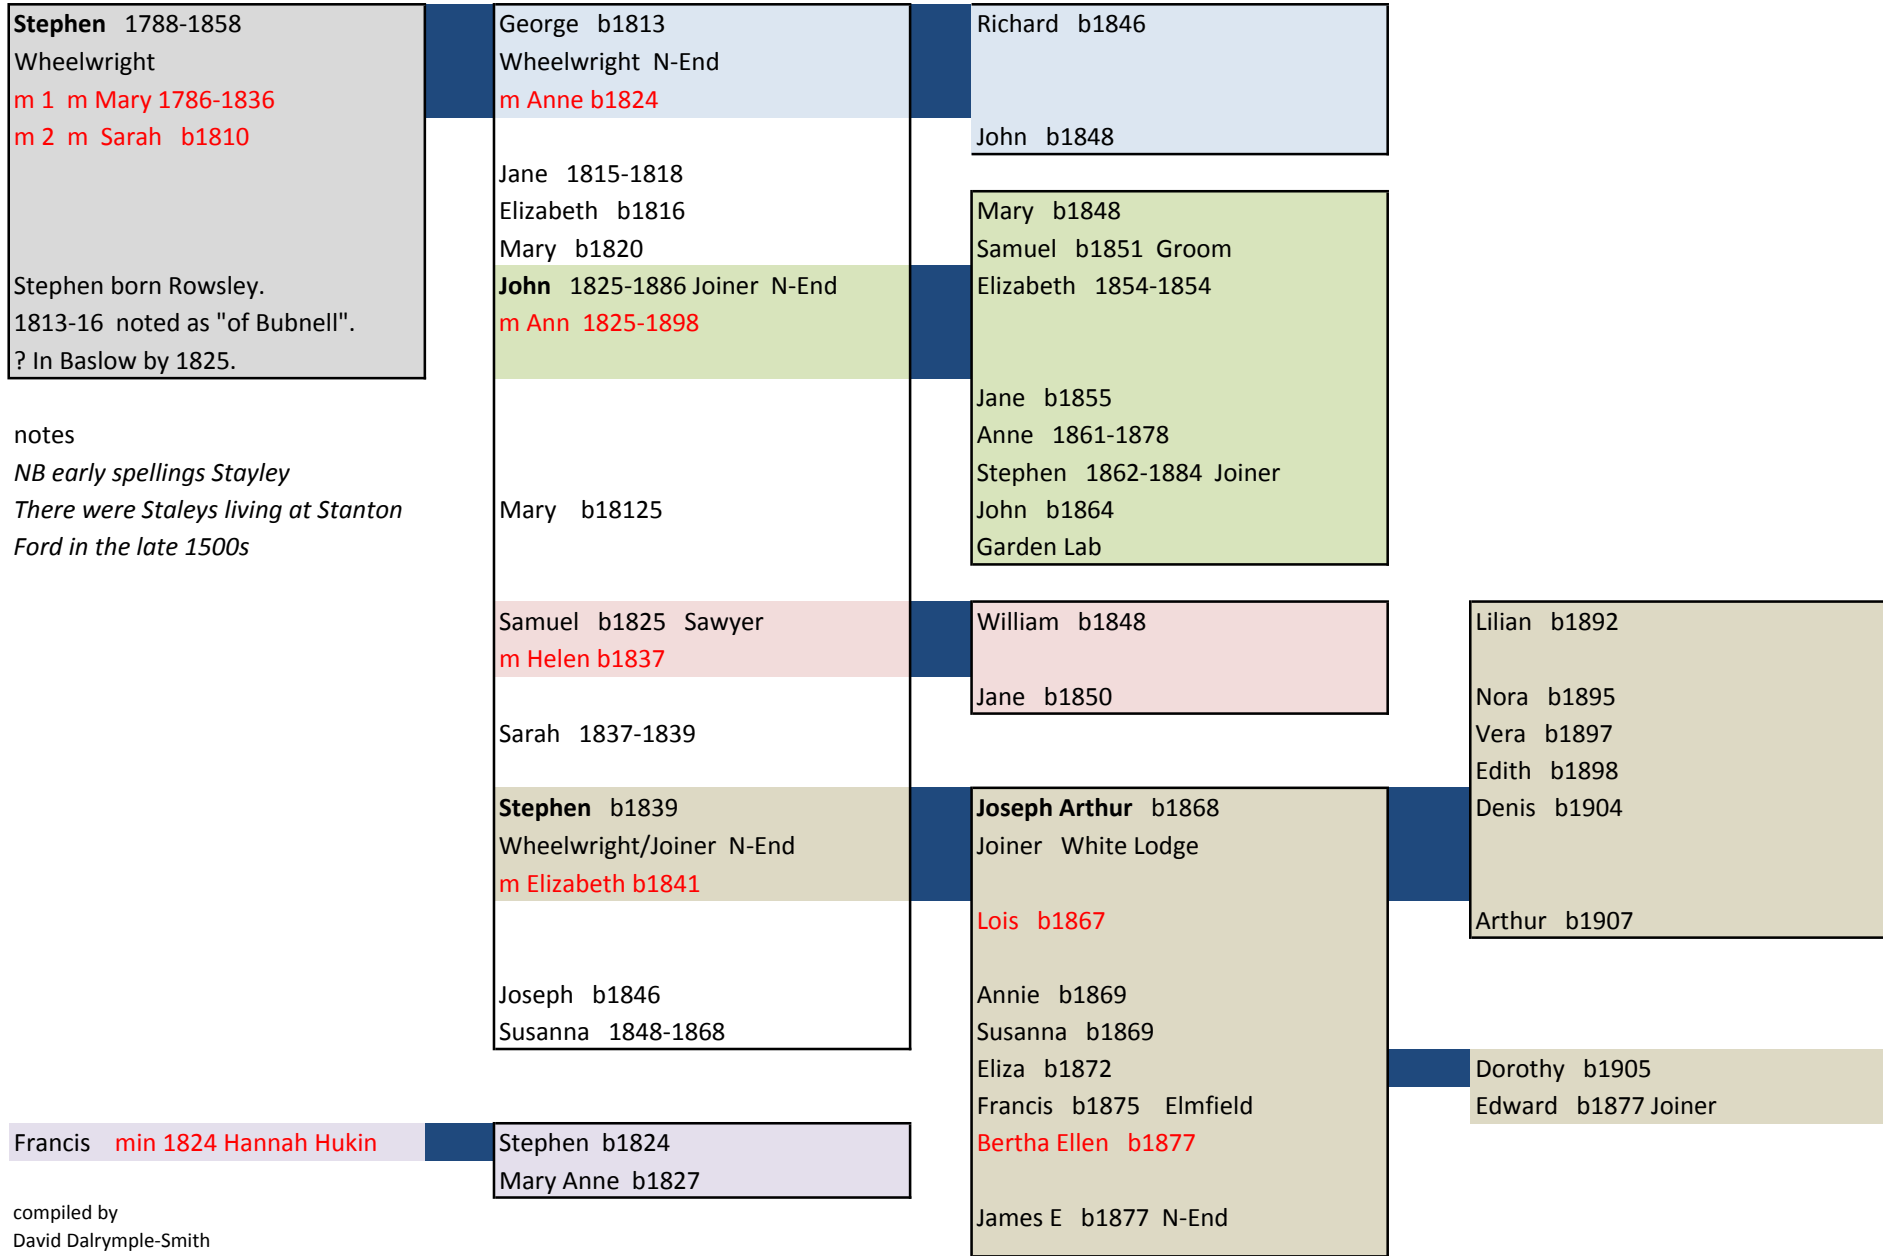

The Staley Family Tree

notes
NB early spellings Stayley
There were Staleys living at Stanton Ford in the late 1500s