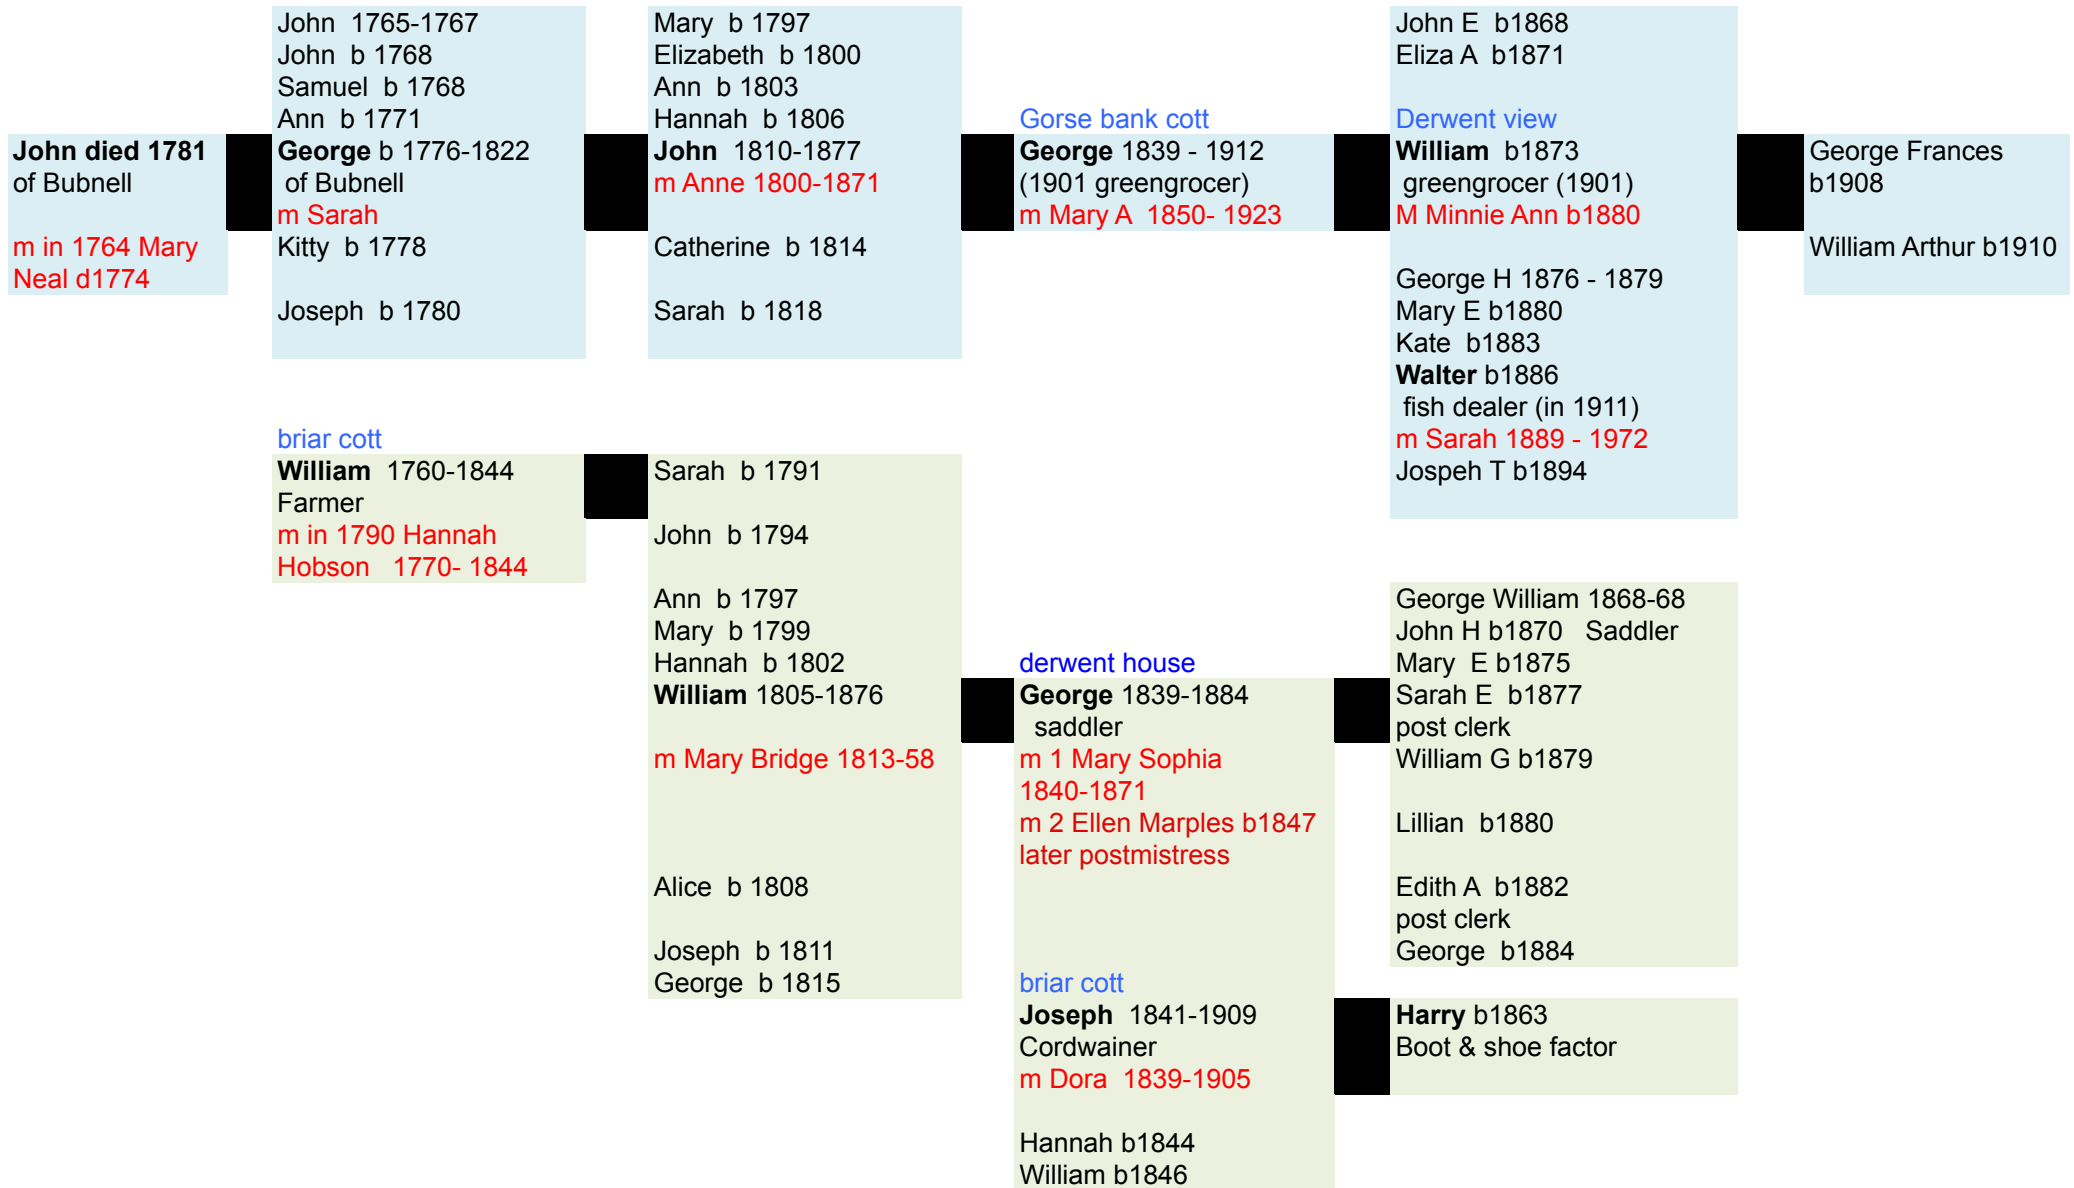

# The Taylor Tree

# The Taylor Tree

**Richard**  
m in 1687  
Elizabeth Wilson

Helena b 1688

Elizabeth b 1690  
**Richard** 1694 - 1734  
Maria b 1696

William 1720- 1726

Catherine b 1698  
William b 1701  
Robert b 1703  
Sara b 1707

**William** ?1784 - 1829  
Weaver  
m Lydia

George b 1819

Jane b 1820  
Elizabeth b 1822  
William b 1824  
Joseph b 1827

George  
m Mary

George b 1721

Elizabeth d 1725

**John**  
of Halfway House

Elizabeth 1770-1775

Hannah 1773-1775  
James b 1777  
Ann d1776