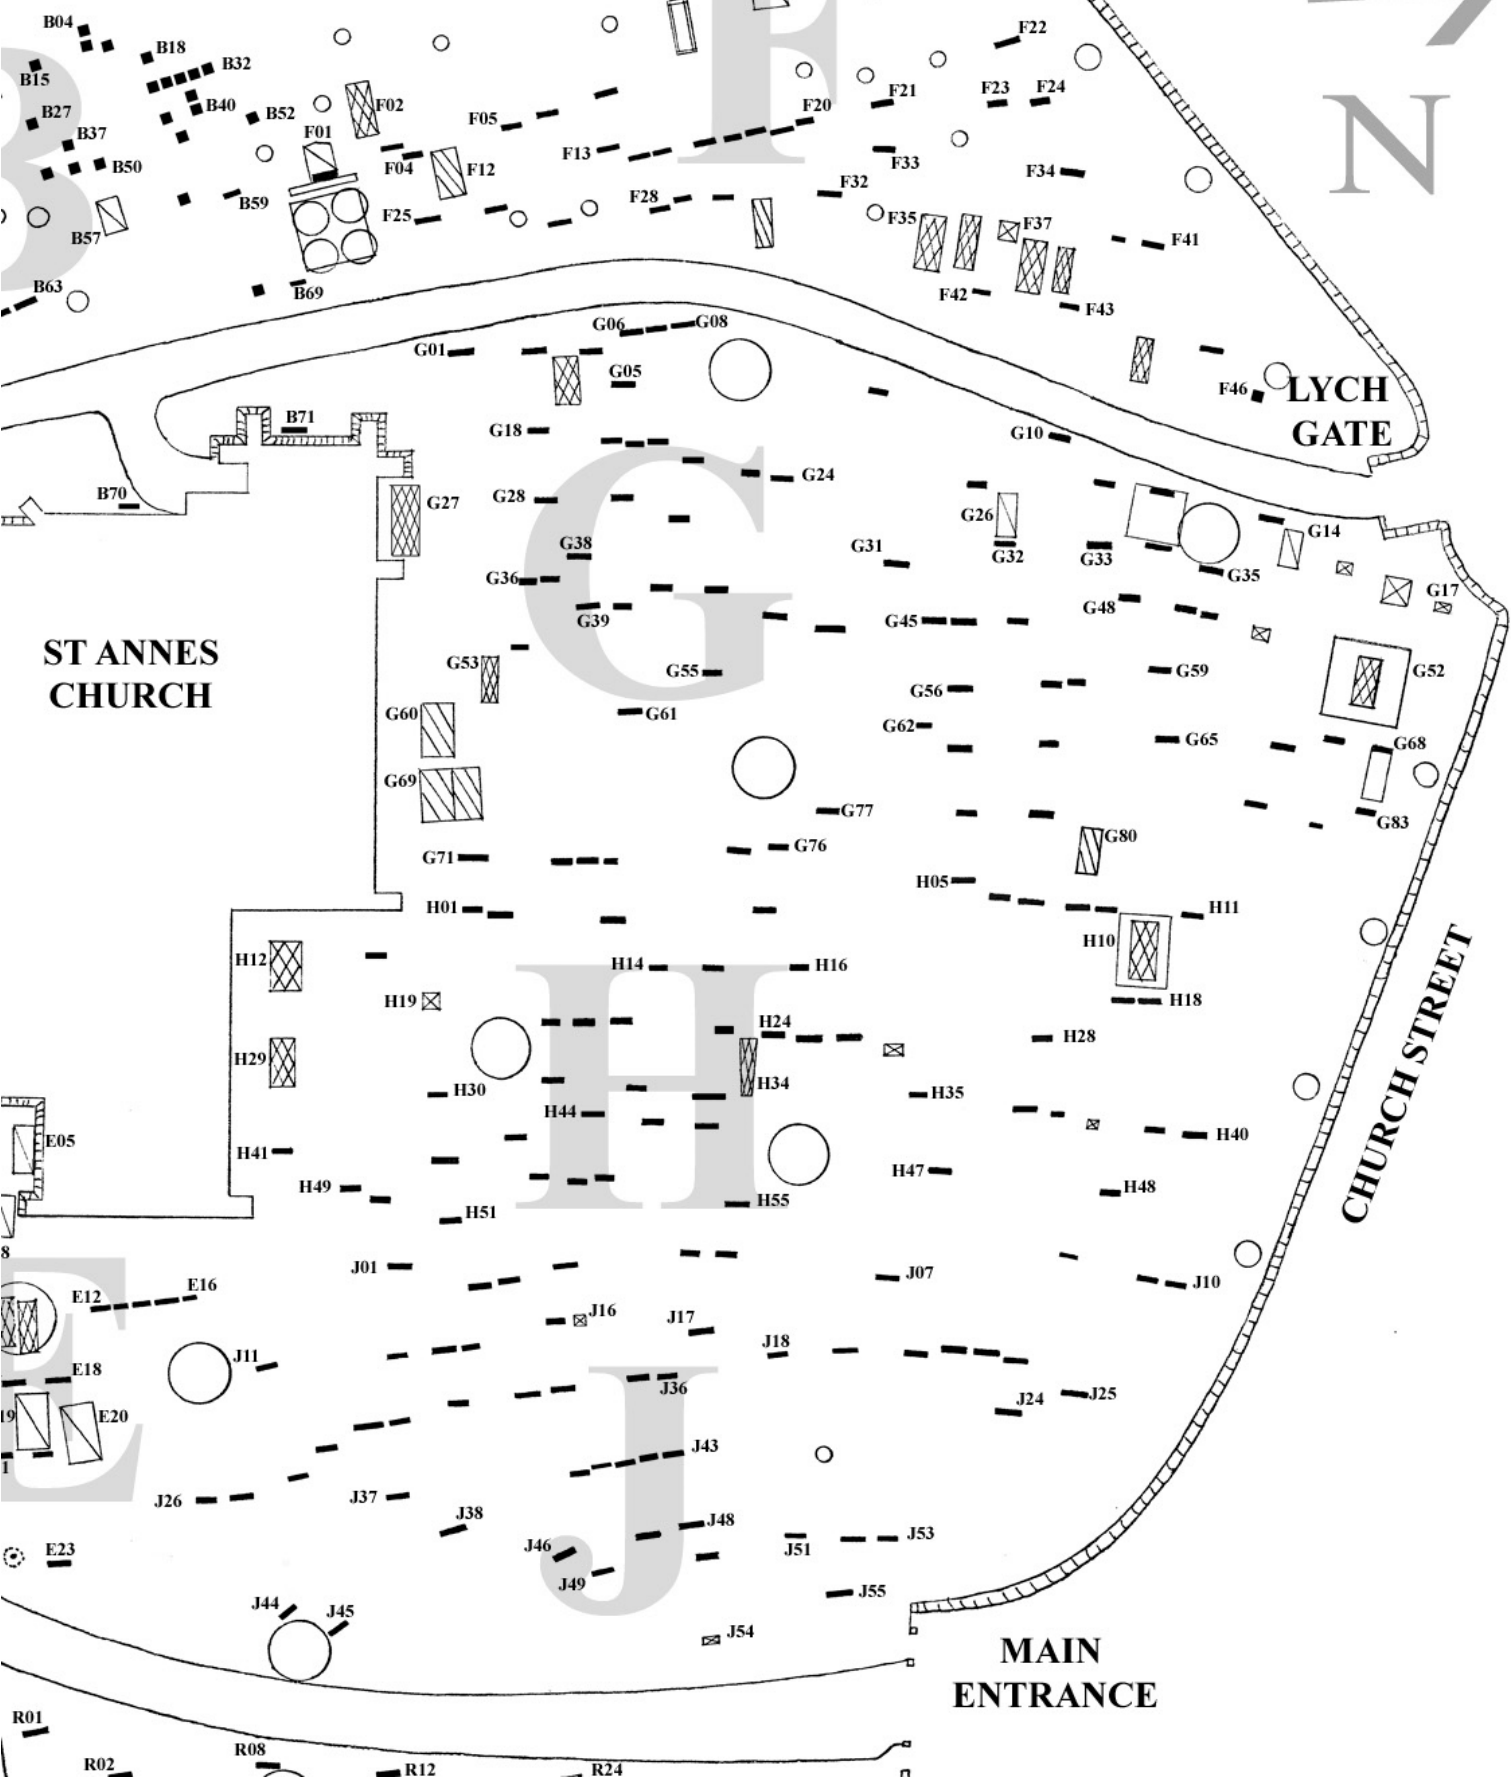

RIVER DERWENT

ST ANNES CHURCH

LYCH GATE

CHURCH STREET

MAIN ENTRANCE