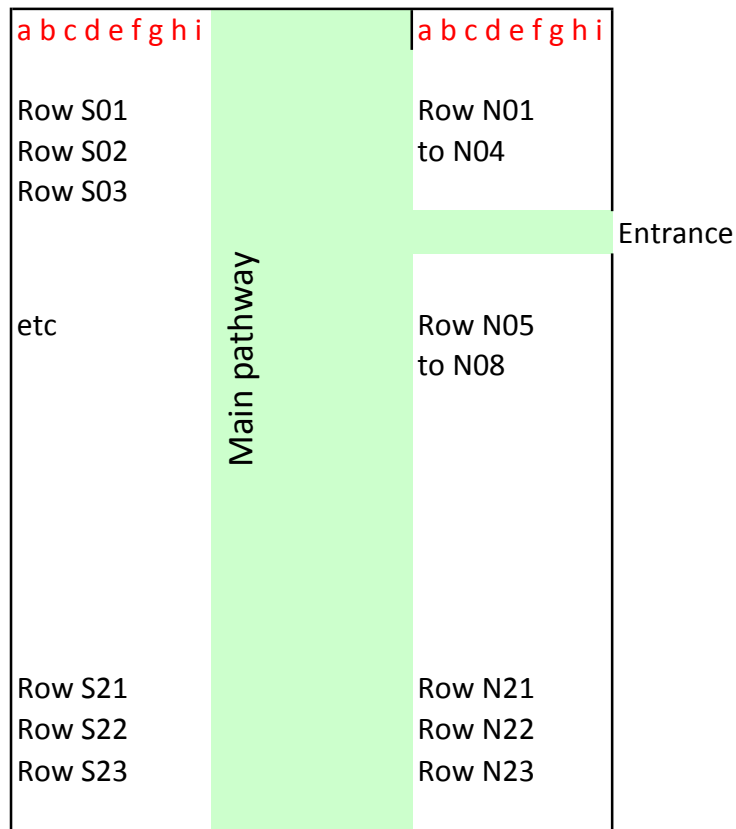

**Parish Council Burial Ground Baslow
PLAN**

South

Access to the Parish Council
Burial Ground is from Church Street
Use the main drive through the
old churchyard, turn left at the end

Rows N01 to N08 contain ashes only

**Church and
Old churchyard**

Church Rooms

**Rowleys
Restaurant**

Main Road

Main Road

Numbering is systematic,
N north of the main path, S south
Rows, 01, 02 etc to 23 start at the church end, and finish at the main road
Each row is lettered a, b, c etc. starting on the left (i.e. south end)
Each plot has an official number e.g. "plot 1A"