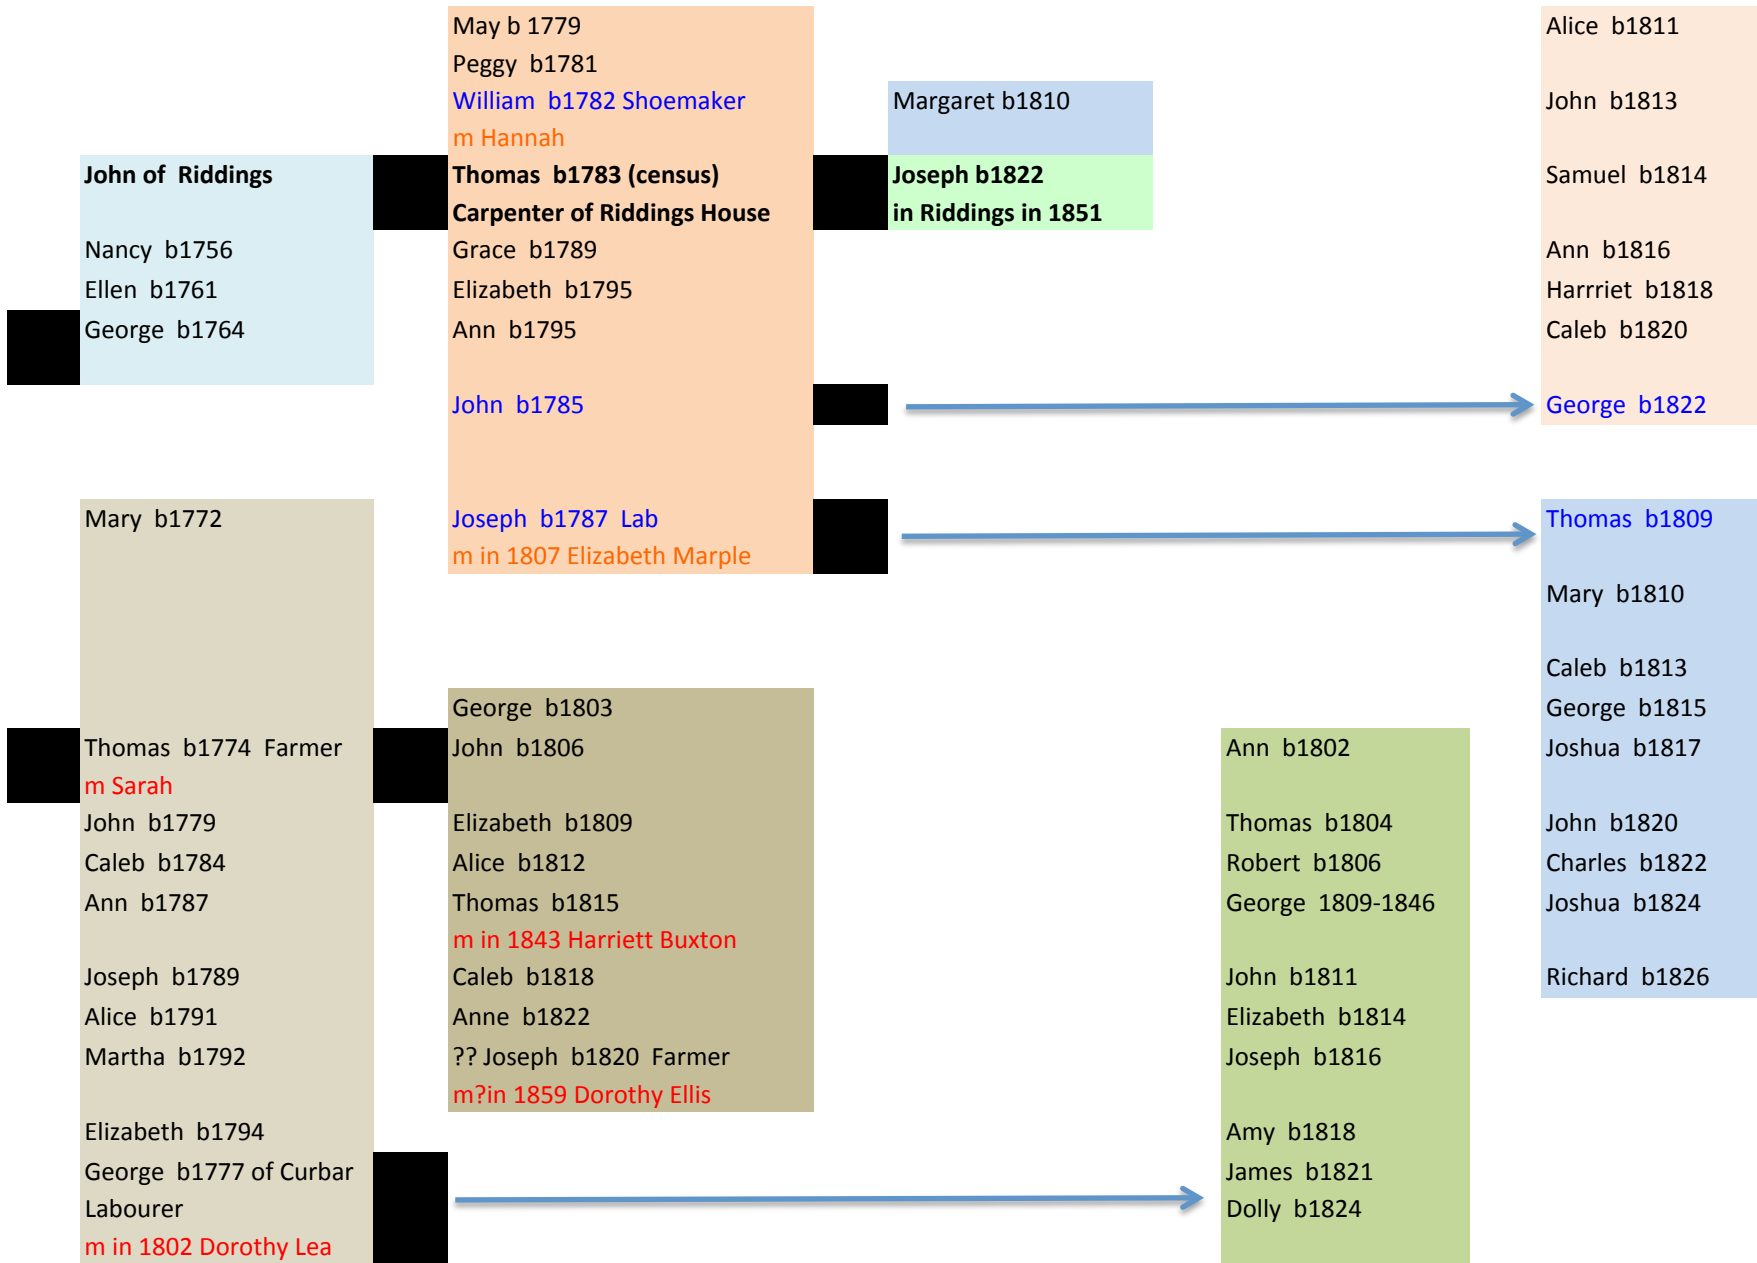

Other relationships cont

Robert m **Hannah** m **Martha** b1836 census
Robert m **Sarah** m **Mary** b1838
Robert m **Anne** m **Anne** b1841
Joseph b1842

George Mason of Fggt m **Mary** m **John** b1824

George a Mason of Curbar Edge m **Nancy** m **Charles** b1826
Aaron b1838

John a Mason m **Ann** m **William** b1826
Abraham b1828
Elizabeth b1833
Martha b1835
Henry b1838

The Ellis Family Tree

Note. Early Tree should be reasonably accurate
After 1800 too many to make sensible connections
NB in 1635 Elizabeth Elliott heiress to Riddings House

The Ellis Family Tree

The Ellis Family Tree

Other relationships

These could not be fitted into the family tree above

Elias Ellis of Fggt	Jane b1666
---------------------	------------

Jonathan of Curbar	Martha b1713 William b1716 Sara b1718
--------------------	---

Joseph m Martha	John b1734
--------------------	------------

William of Calver	Hanna b1786
-------------------	-------------

Robert of Curbar m Mary	Mary b1794 Christian b1795 Martha b1798 Thomas b1804 Robert b1811 Ann b1814
----------------------------	--