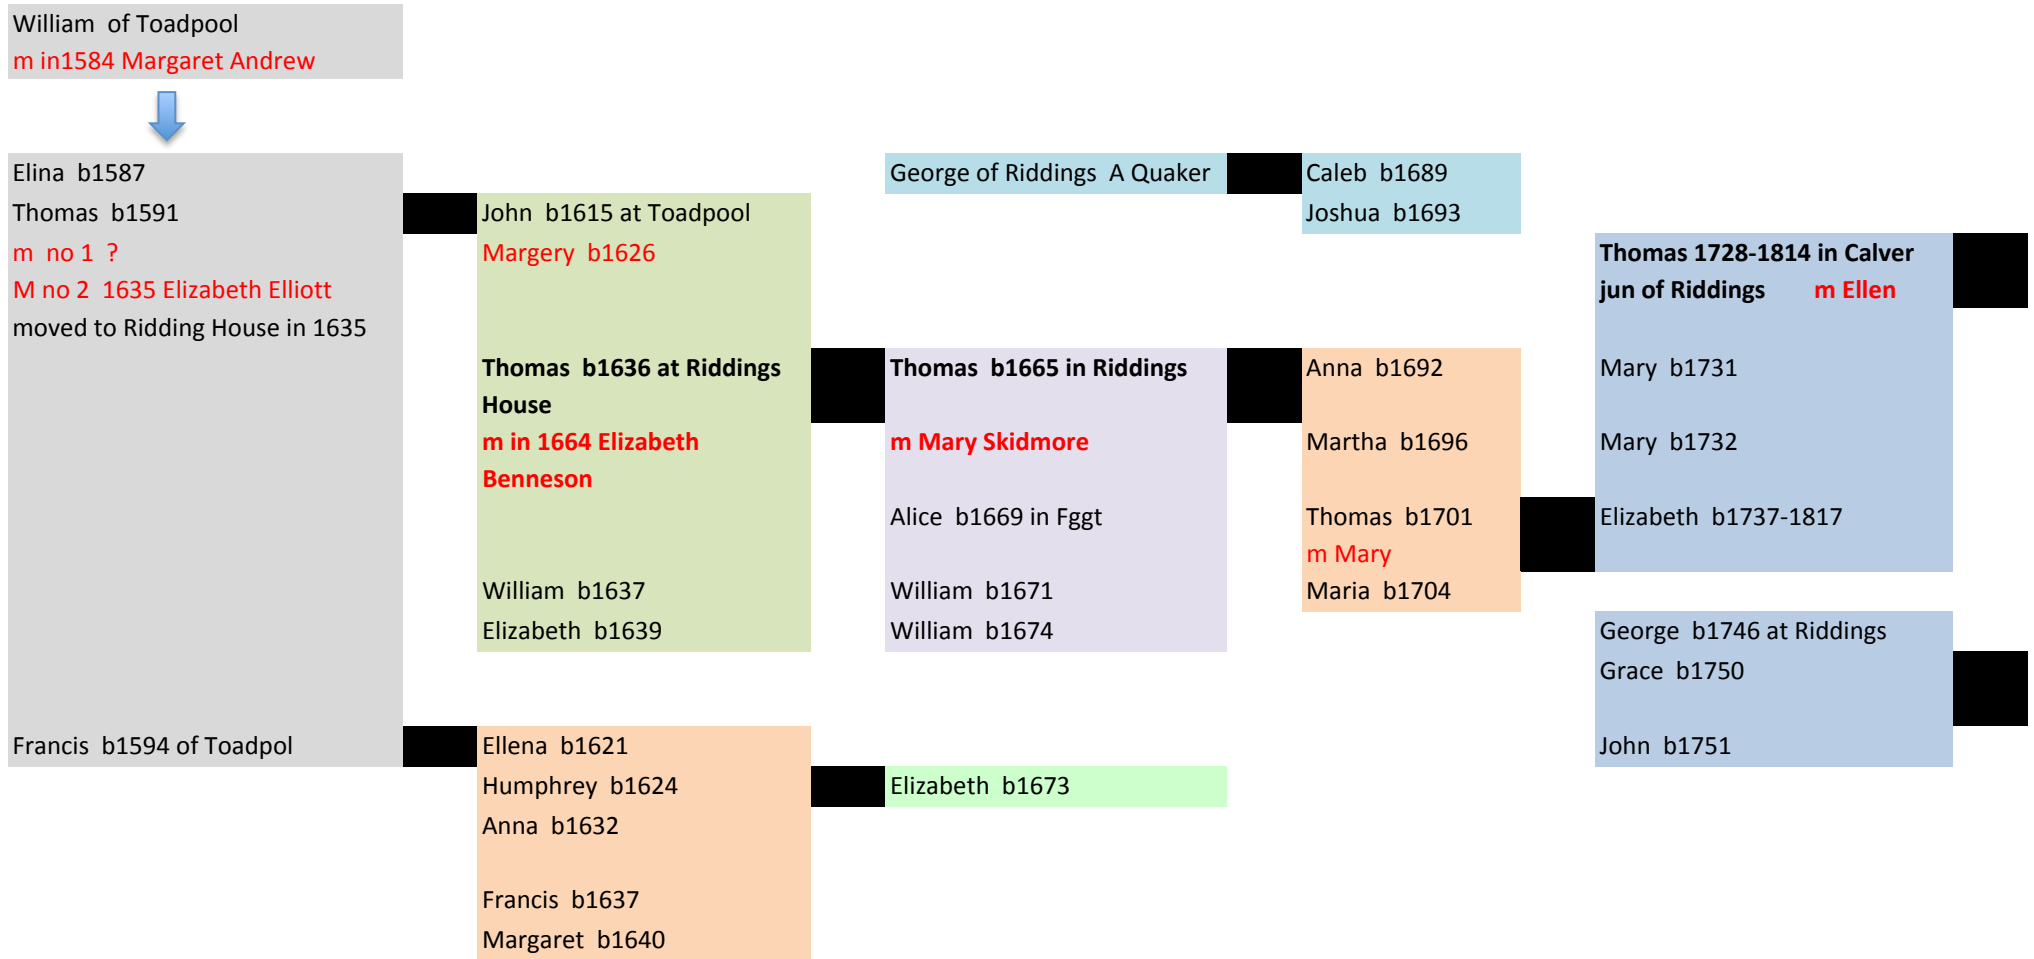

George Mason m **Sarah** b1828
Harnas b1833
Nathan b1835
Mason m in 1855
Elizabeth Valence
Ann b1840

George m **Alice** m **Mary** b1832
Eliza b1834
Fanny b1837

Thomas Mason m **Mary** Ann m **Joseph** b1835
Elizabeth b1837
Fanny b1841

Other relationships cont

Robert m **Hannah** m **Martha** b1836 census
Robert m **Sarah** m **Mary** b1838
Robert m **Anne** m **Anne** b1841
Joseph b1842

George Mason of Fggt m **Mary** m **John** b1824

George a Mason of Curbar Edge m **Nancy** m **Charles** b1826
Aaron b1838

John a Mason m **Ann** m **William** b1826
Abraham b1828
Elizabeth b1833
Martha b1835
Henry b1838

The Ellis Family Tree

Note. Early Tree should be reasonably accurate
After 1800 too many to make sensible connections
NB in 1635 Elizabeth Elliott heiress to Riddings House