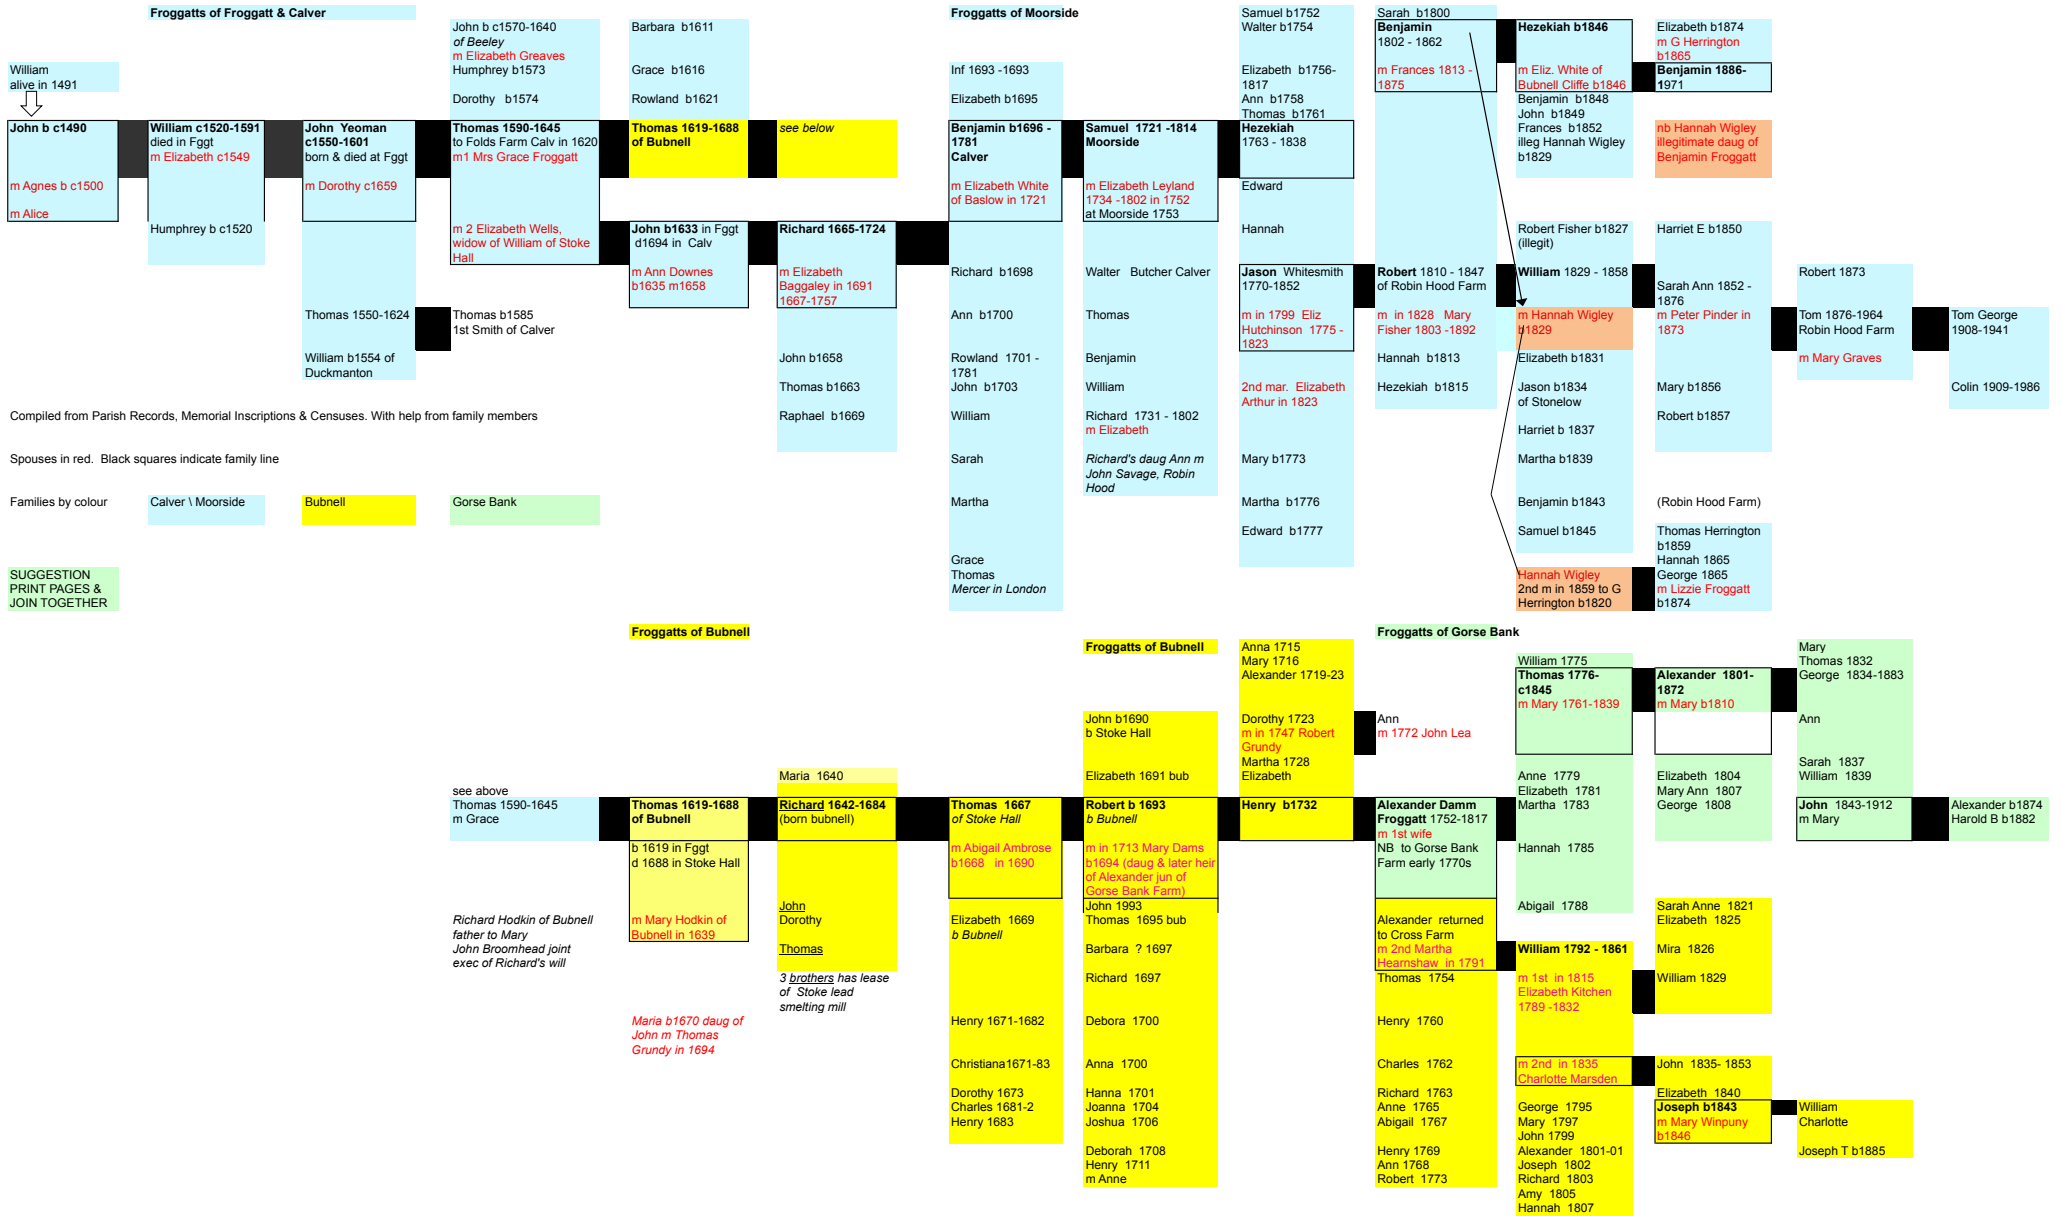

FROGATT FAMILY TREE

Families by colour Calver \ Moorside Bubnell Gorse Bank

SUGGESTION PRINT PAGES & JOIN TOGETHER