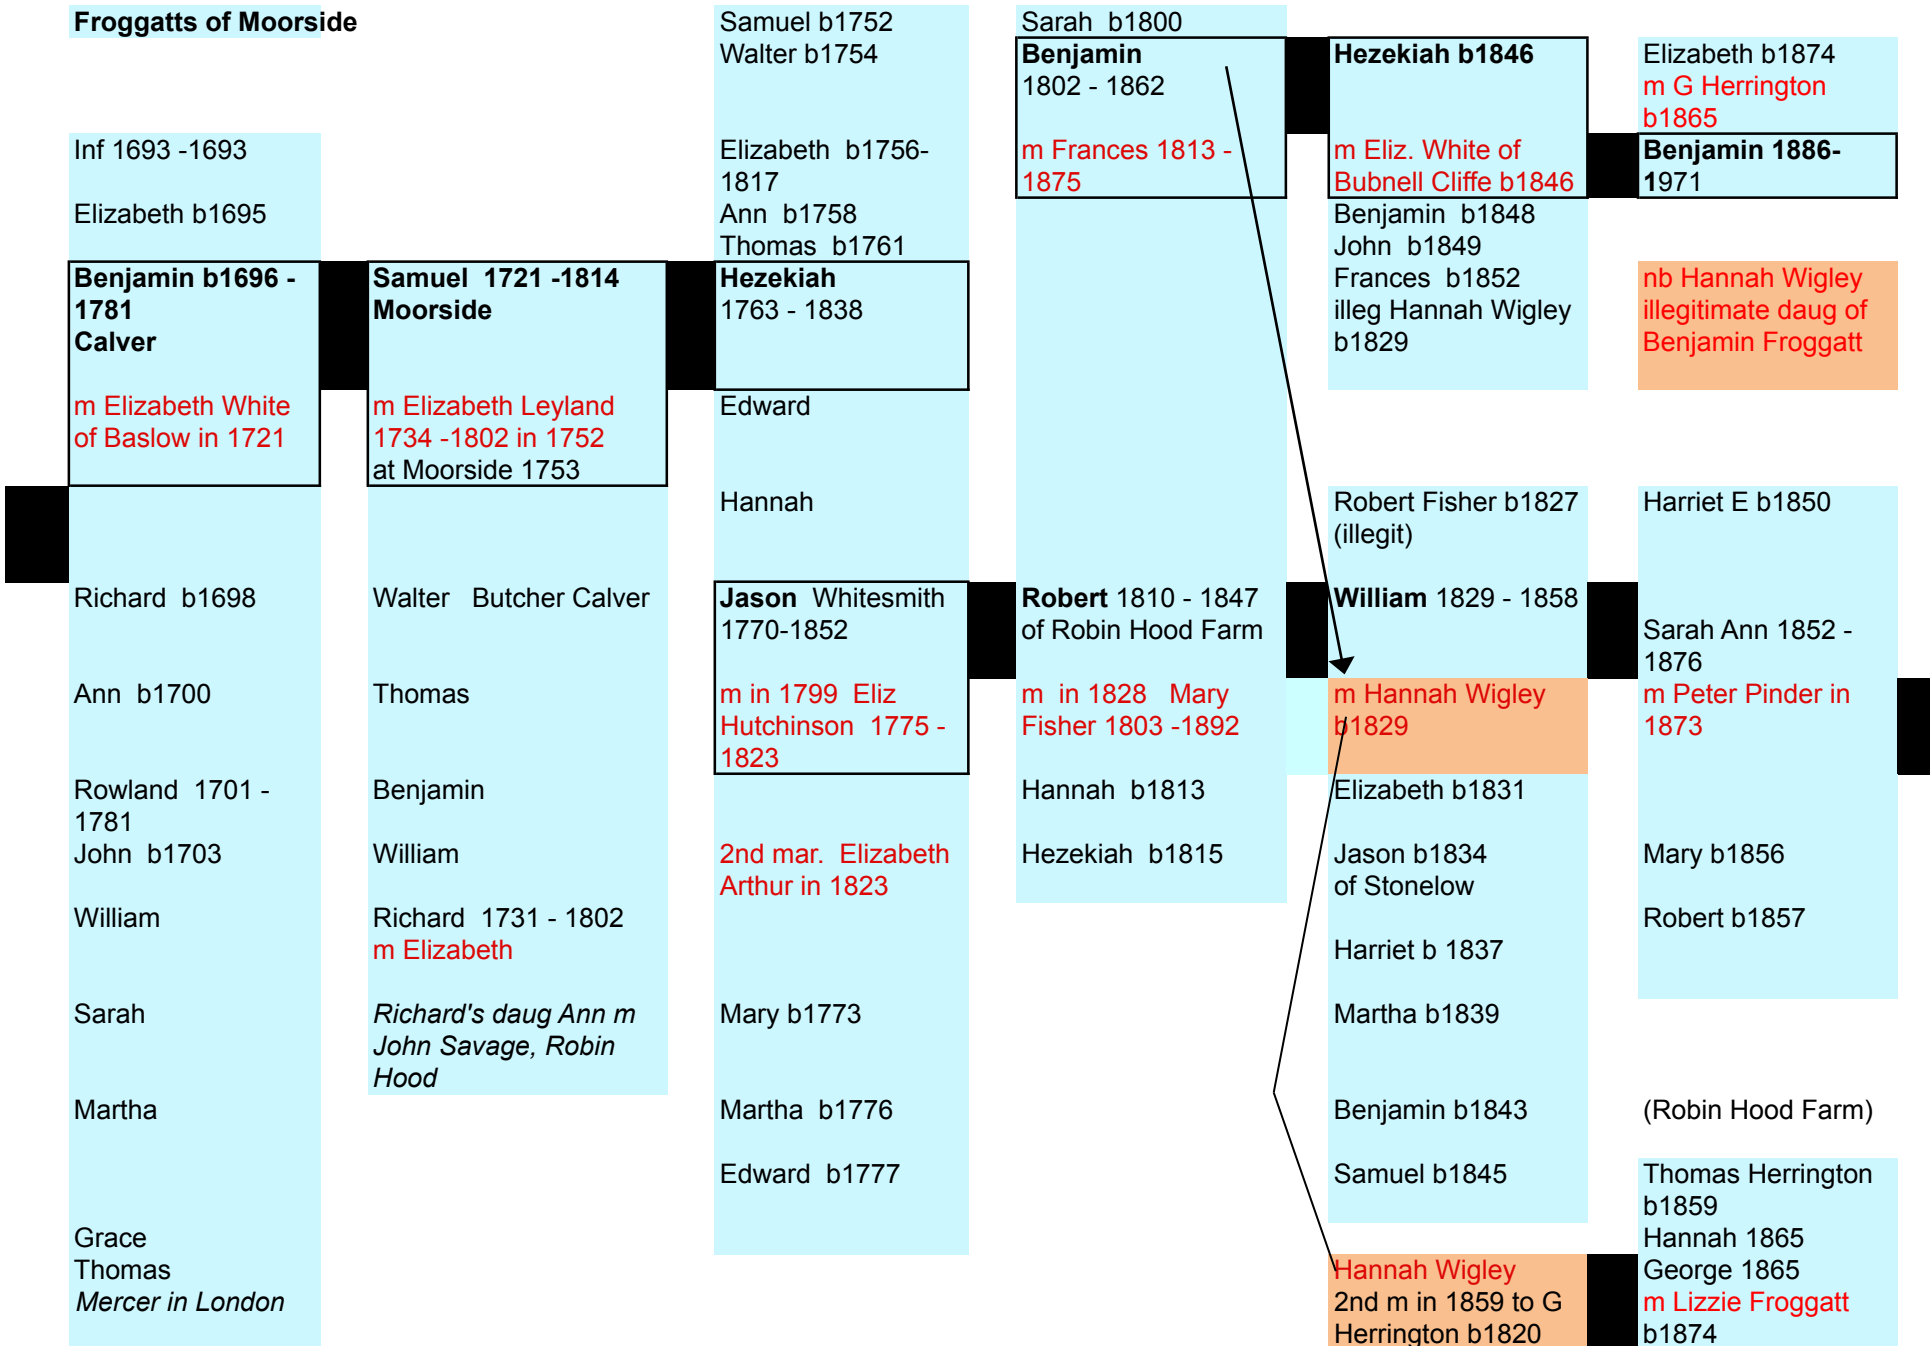

John b1658  
  
Thomas b1663  
  
Raphael b1669

Compiled from Parish Records, Memorial Inscriptions & Censuses. With help from family members

Spouses in red. Black squares indicate family line

Families by colour

Calver \ Moorside

Bubnell

Gorse Bank

SUGGESTION  
PRINT PAGES &  
JOIN TOGETHER

# FROGATT FAMILY TREE

## Froggatts of Moorside