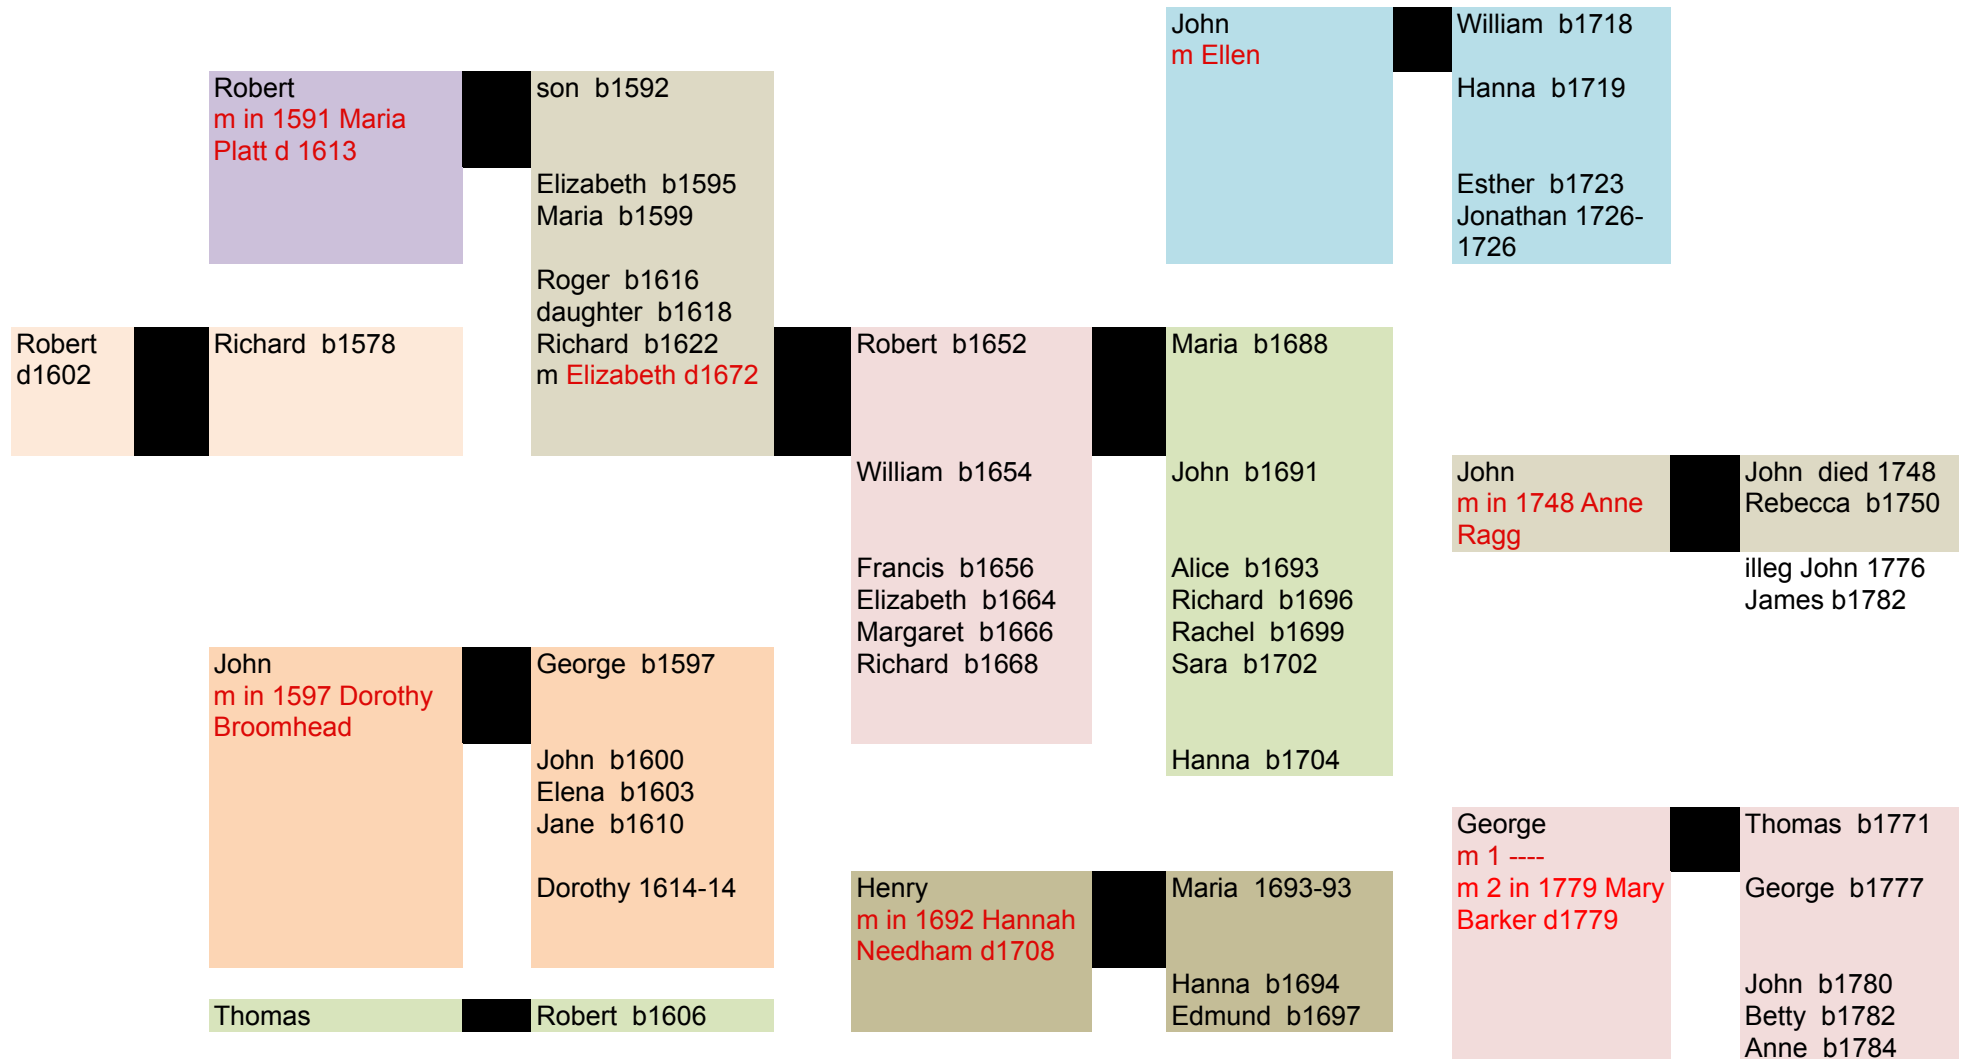

## THE LEES FAMILY of Bubnell

### NOTES

The Lees families lived in Bubnell. Not enough enformation to link them together. Black cell denotes family. Proximity above may be suggestive

Robert in 1614 & 1625 Perambulations

In 1664 two Lees families paying Hearth Tax, Richard b1622, and another by a widow called Elizabeth