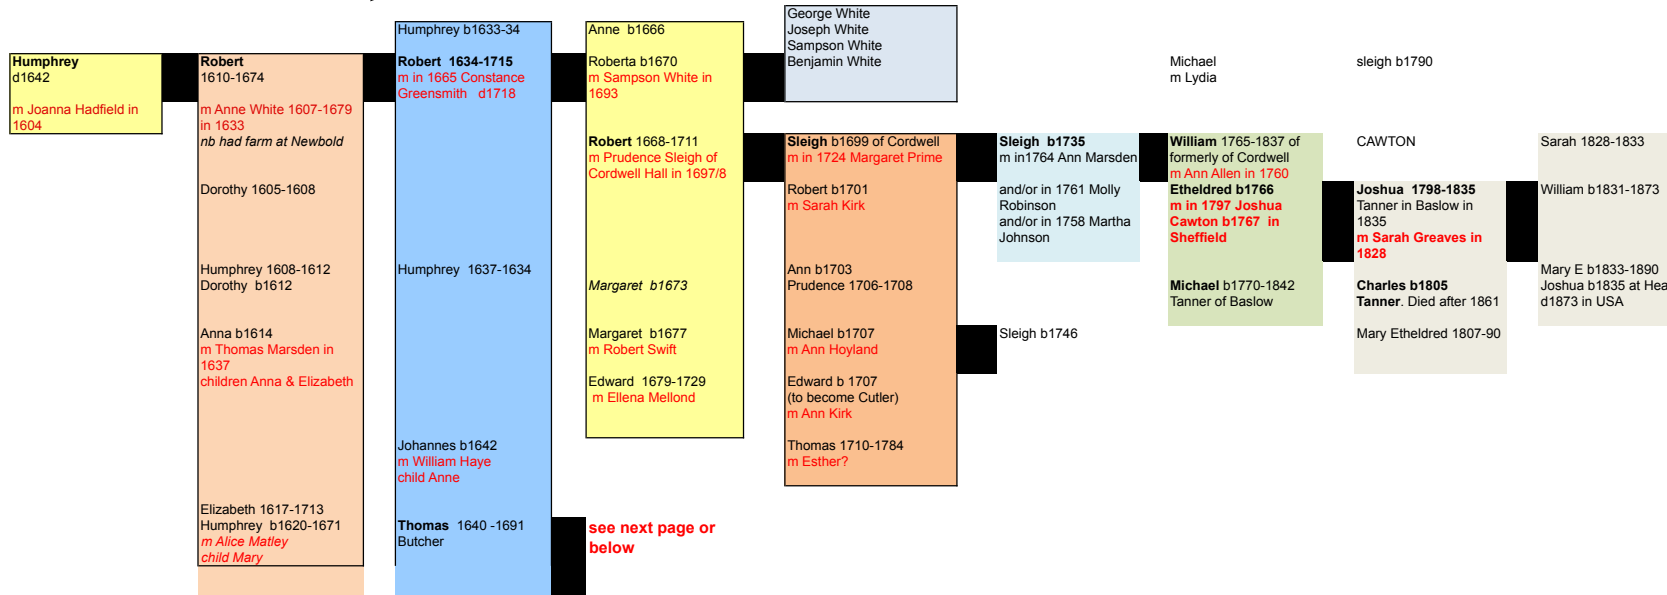

Robert died in 1590s

see Thomas 1640-1691

Note

1614 Hugh
1625 Humphrey
1664 Robert

in Perambulation
in Perambulation
Paid tax on 2 Hearths

The ROWLAND TREE

Robert died in 1590s

Humphrey
d1642

m Joanna Hadfield in
1604

Robert
1610-1674

m Anne White 1607-1679
in 1633
nb had farm at Newbold

Dorothy 1605-1608

Humphrey 1608-1612
Dorothy b1612

Anna b1614
m Thomas Marsden in
1637
children Anna & Elizabeth