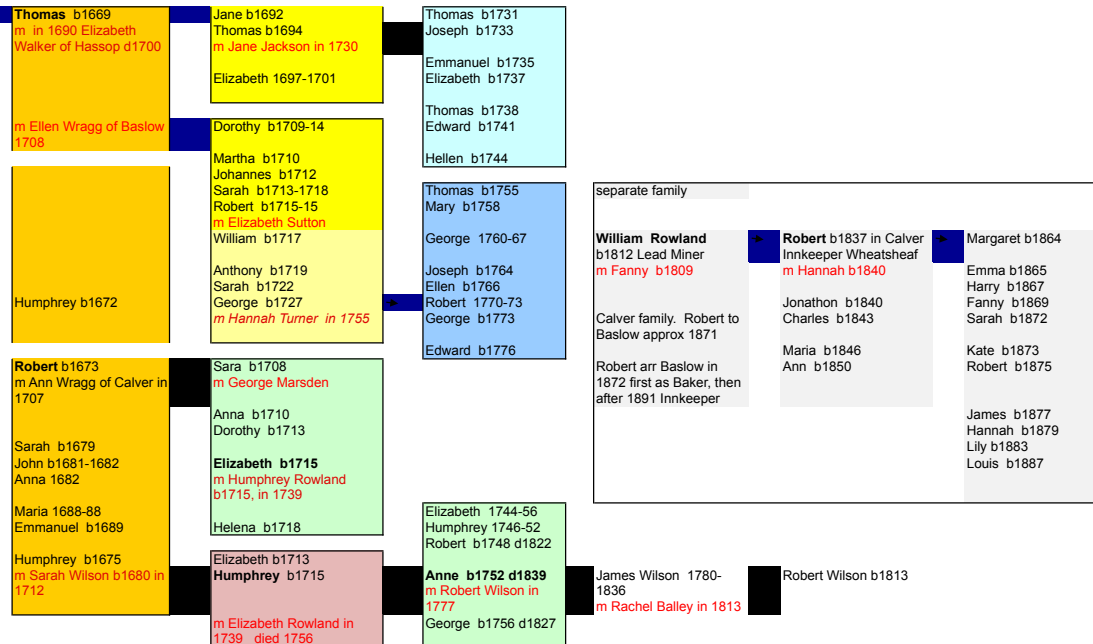

Robert died in 1590s

see Thomas 1640-1691

Note

1614 Hugh
1625 Humphrey
1664 Robert

in Perambulation
in Perambulation
Paid tax on 2 Hearths

The ROWLAND TREE

Robert died in 1590s

Humphrey
d1642

m Joanna Hadfield in
1604

Robert
1610-1674

m Anne White 1607-1679
in 1633
nb had farm at Newbold

Dorothy 1605-1608

Humphrey 1608-1612
Dorothy b1612

Anna b1614
m Thomas Marsden in
1637
children Anna & Elizabeth