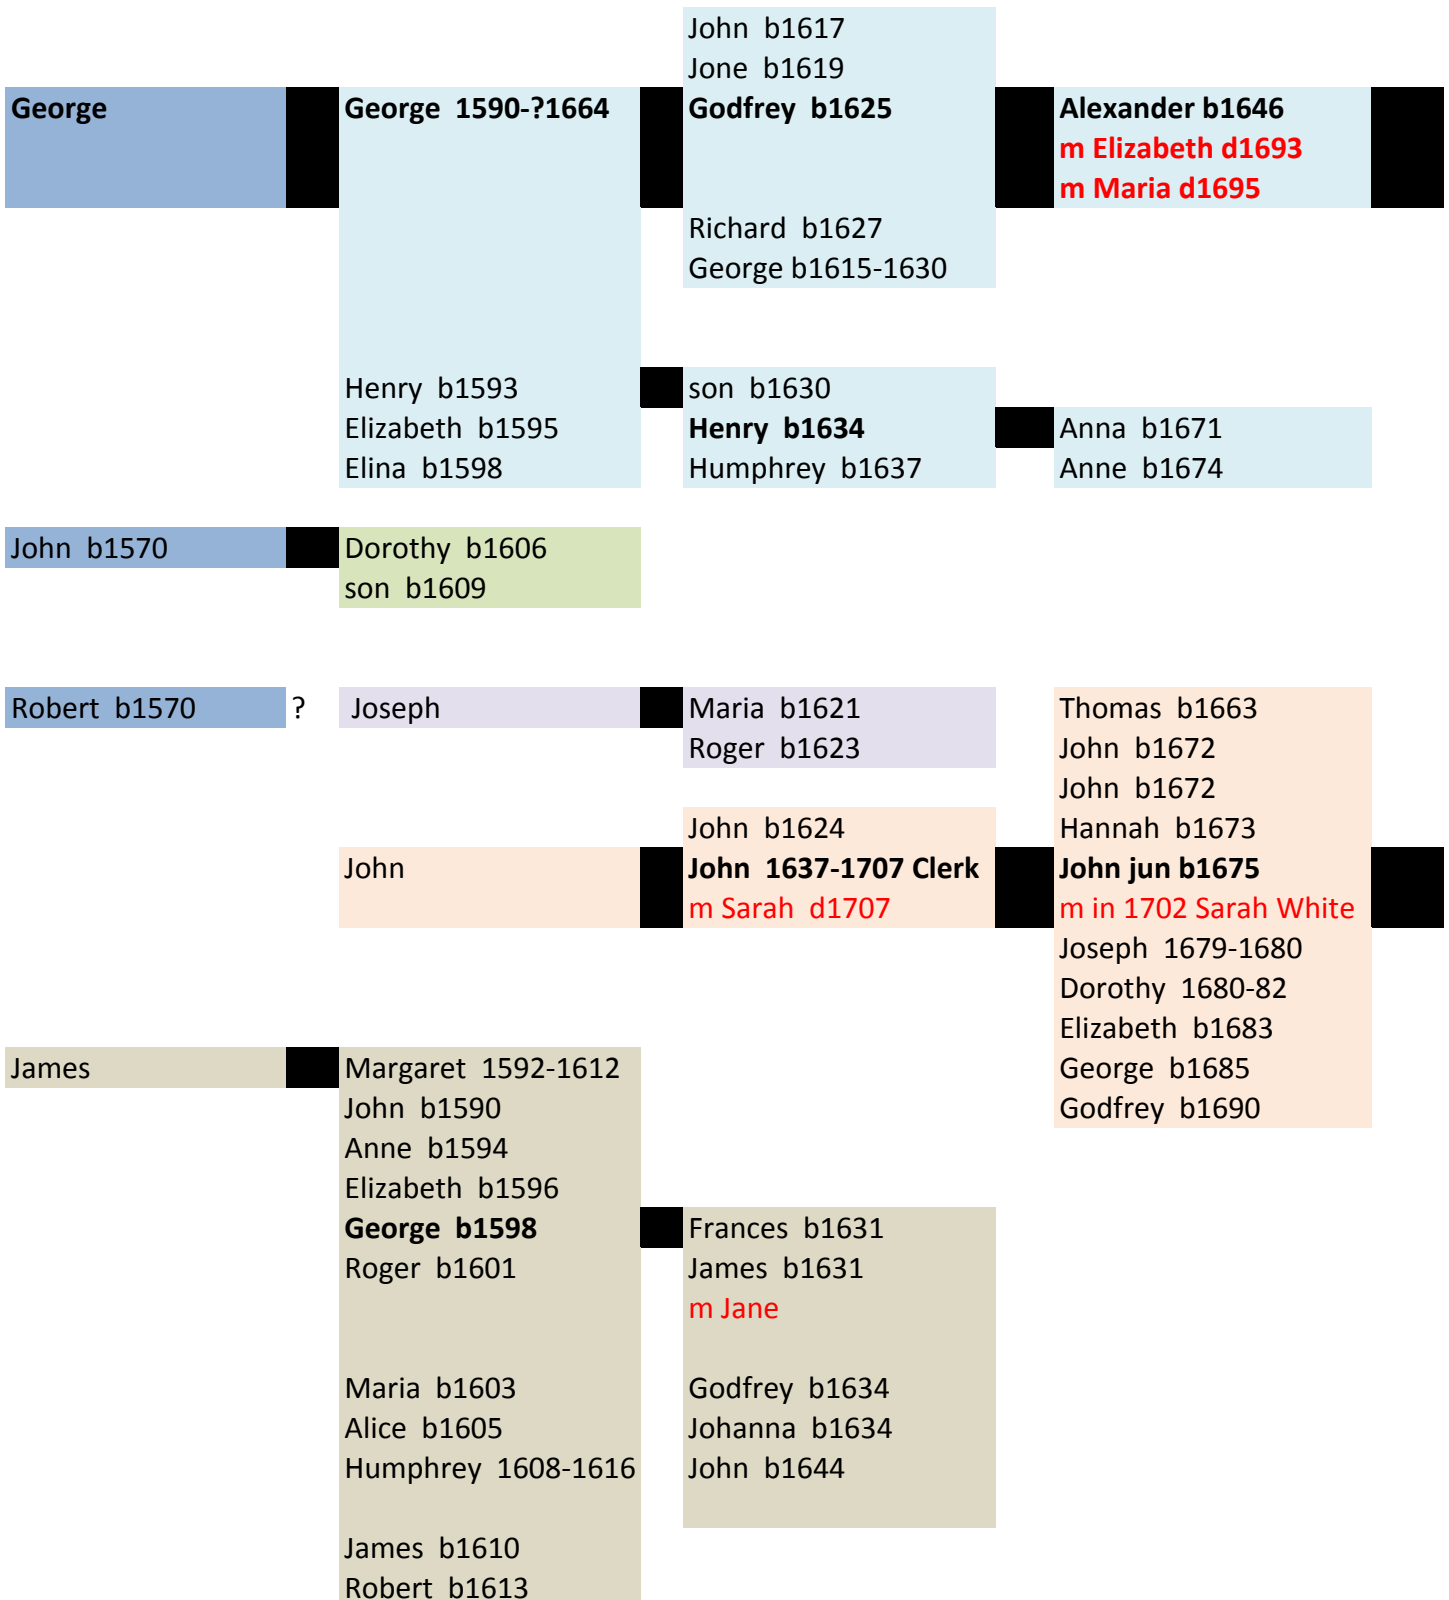

The Wragg (Ragg) Family