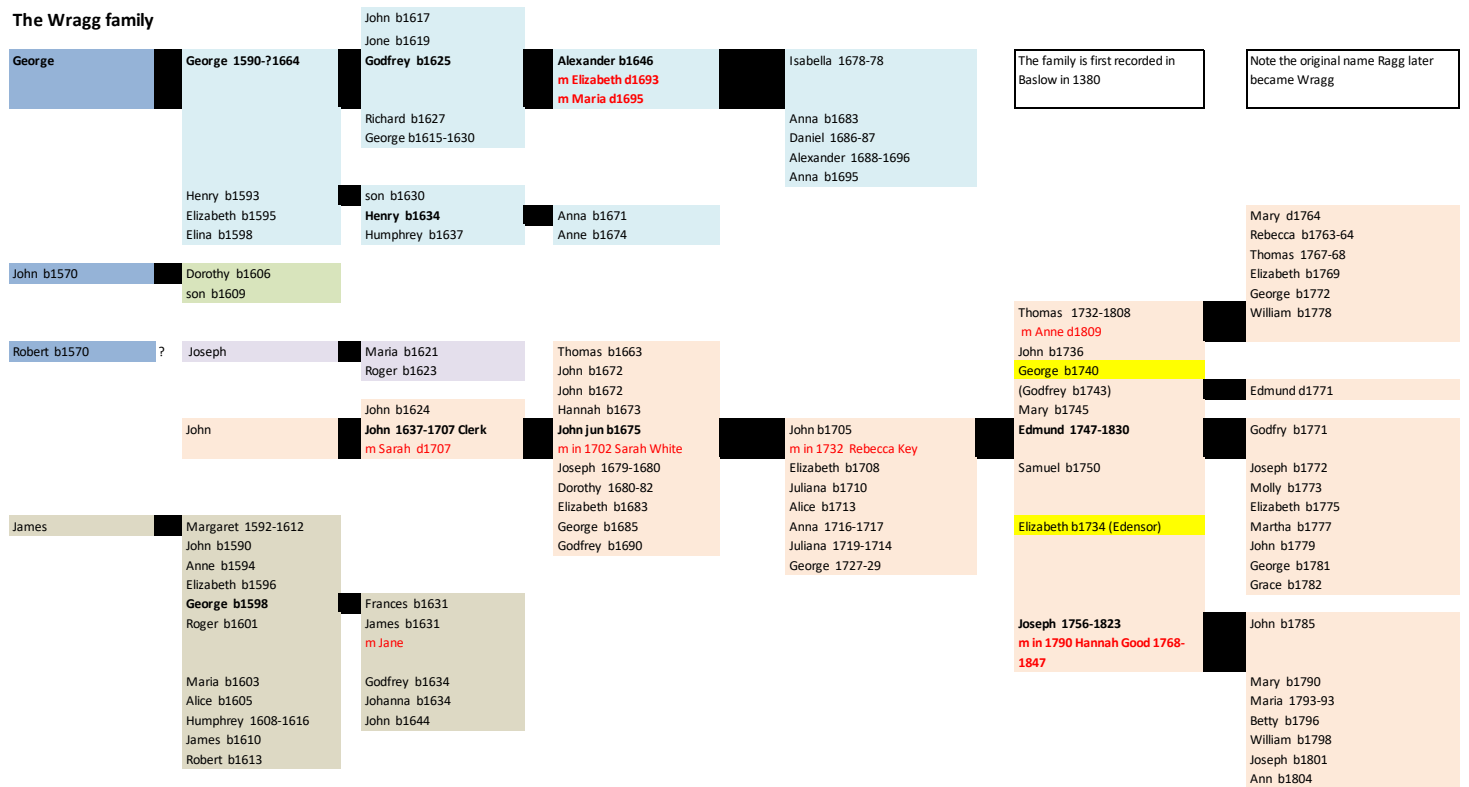

The Wragg family

The family is first recorded in Baslow in 1380

Note the original name Ragg later became Wragg

| "Isolated" families  |  |
|--|--|
| Godfrey b??1670 d1701<br>m Jane d1701                            | John b 1690                                    |
| Robert b??1650<br>m in 1681 Anna Matley d1687<br>m in 1686 Maria | Hollains b1683<br>Sara b1688-89<br>Maria b1690 |
| Edward b??1730<br>m 1 Jane : m 2 in 1771<br>Ann Pursglove        | Alexander b1762                                |
| George b??1760<br>? m in 1794 Ann Rushton                        | Jane b1795                                     |
| John of Bubnell<br>illegit mother Ann Ragg                       | Martha b1733<br>Elizabeth b1735<br>John b1737  |
| 1800 John d?1802<br>m Eleanor                                    | Edward d1802<br>Catharine b1800                |

///// possible connection