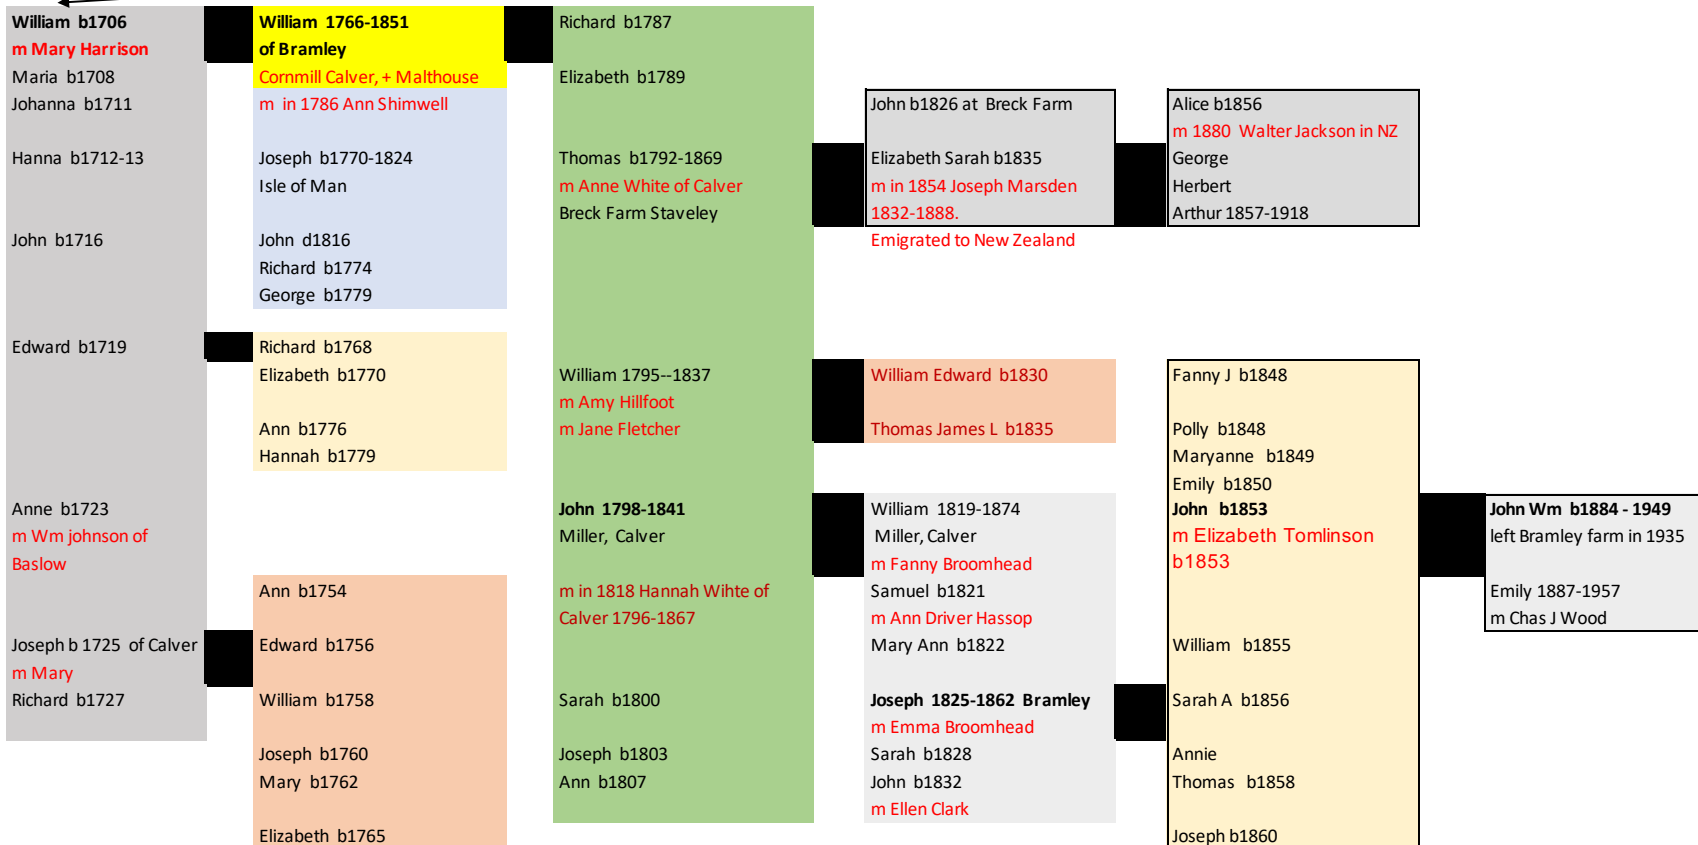

# The Kitchin Family

William b1706  
 m Mary Harrison  
 Maria b1708  
 Johanna b1711  
 Hanna b1712-13  
 John b1716  
 Edward b1719  
 Anne b1723  
 m Wm Johnson of Baslow  
 Joseph b 1725 of Calver  
 m Mary  
 Richard b1727

William 1766-1851  
 of Bramley  
 Cornmill Calver, + Malthouse  
 m in 1786 Ann Shimwell  
 Joseph b1770-1824  
 Isle of Man  
 John d1816  
 Richard b1774  
 George b1779  
 Richard b1768  
 Elizabeth b1770  
 Ann b1776  
 Hannah b1779  
 Ann b1754  
 Edward b1756  
 William b1758  
 Joseph b1760  
 Mary b1762  
 Elizabeth b1765

Richard b1787  
 Elizabeth b1789  
 Thomas b1792-1869  
 m Anne White of Calver  
 Breck Farm Staveley  
 William 1795-1837  
 m Amy Hillfoot  
 m Jane Fletcher  
 John 1798-1841  
 Miller, Calver  
 m in 1818 Hannah Wihte of  
 Calver 1796-1867  
 Sarah b1800  
 Joseph b1803  
 Ann b1807

John b1826 at Breck Farm  
 Elizabeth Sarah b1835  
 m in 1854 Joseph Marsden  
 1832-1888.  
 Emigrated to New Zealand

Alice b1856  
 m 1880 Walter Jackson in NZ  
 George  
 Herbert  
 Arthur 1857-1918