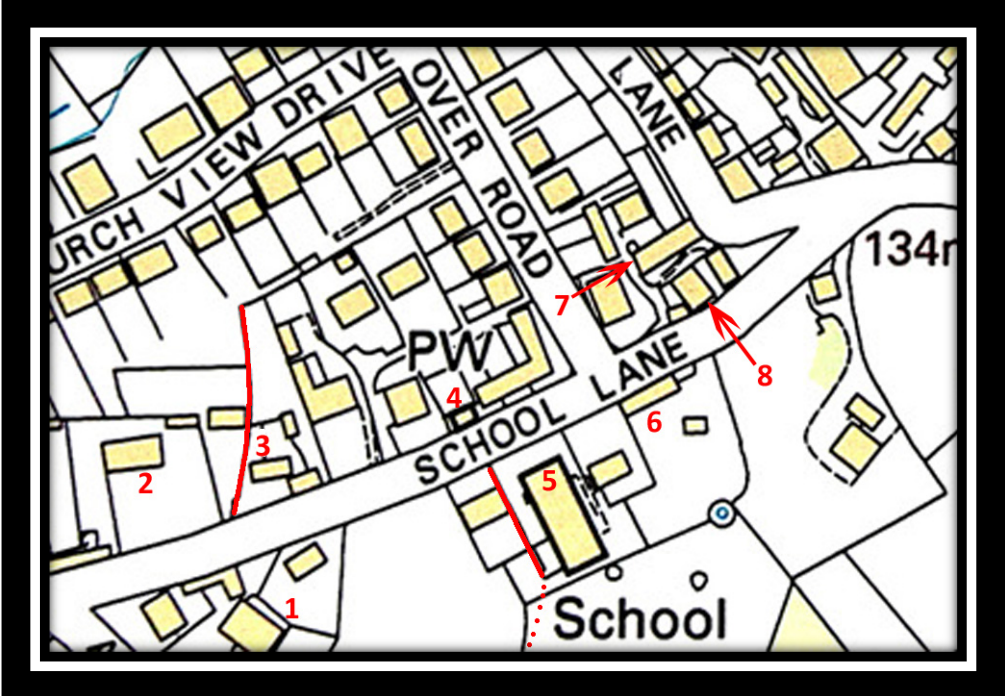

SCHOOL LANE & DAISY BANK

1. The Beeches
2. Baslow House
3. Magnolia Cottage
4. Methodist Chapel (Schoolroom)
5. St Anne's School
6. Over Lane Cottage
7. The Alma
8. The old Methodist Chapel

The only purpose of the numbered houses is to help with orientation and continuity

**1799
Rutland Estate Map**

**1824
Enclosure Award Map**

**1848
Tithe Award Map**

1879 OS Map

1898 OS Map

1922
OS Map

2000
Houses

**2010
Landplan Map**