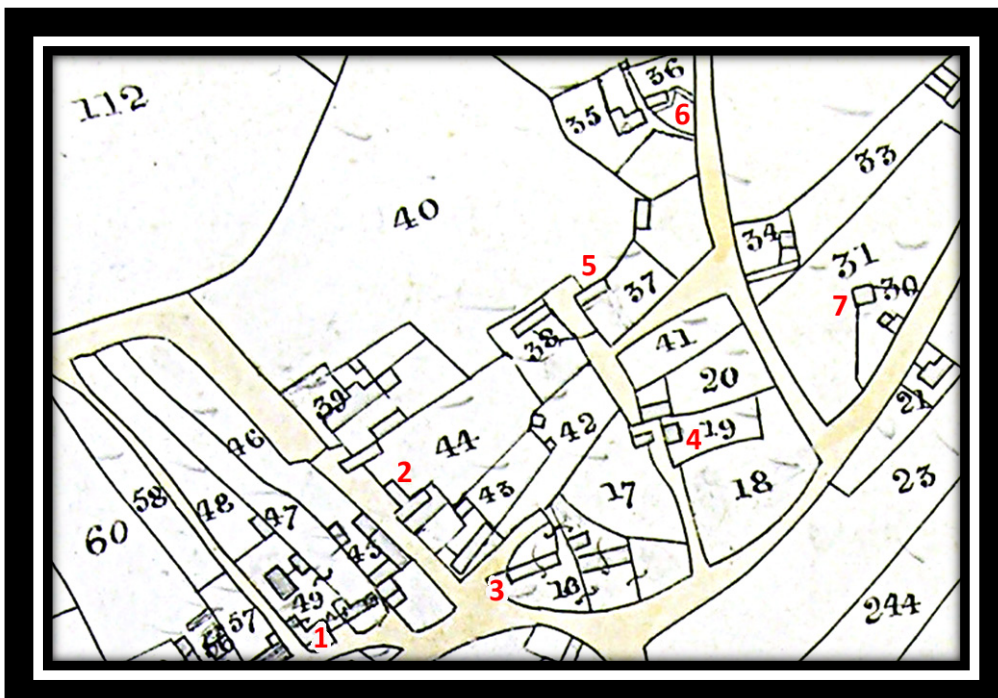

**OVER END, BASLOW**

1. Jasmine Cottage
2. Rose Hill
3. Nailstone Cottage
4. Cedar Cottage (Briar Cottage)
5. South View
6. Gorse Bank Cottage
7. The Old Willow (Rose Cottage)

*The only purpose of the numbered houses is to help with orientation and continuity*

**1799  
Rutland Estate Map**

**1824  
Enclosure Award Map**

**1848  
Tithe Award Map**

1879  
OS Map

1898  
OS Map

1922  
OS Map

2000  
Houses

**2010  
Landplan Map**