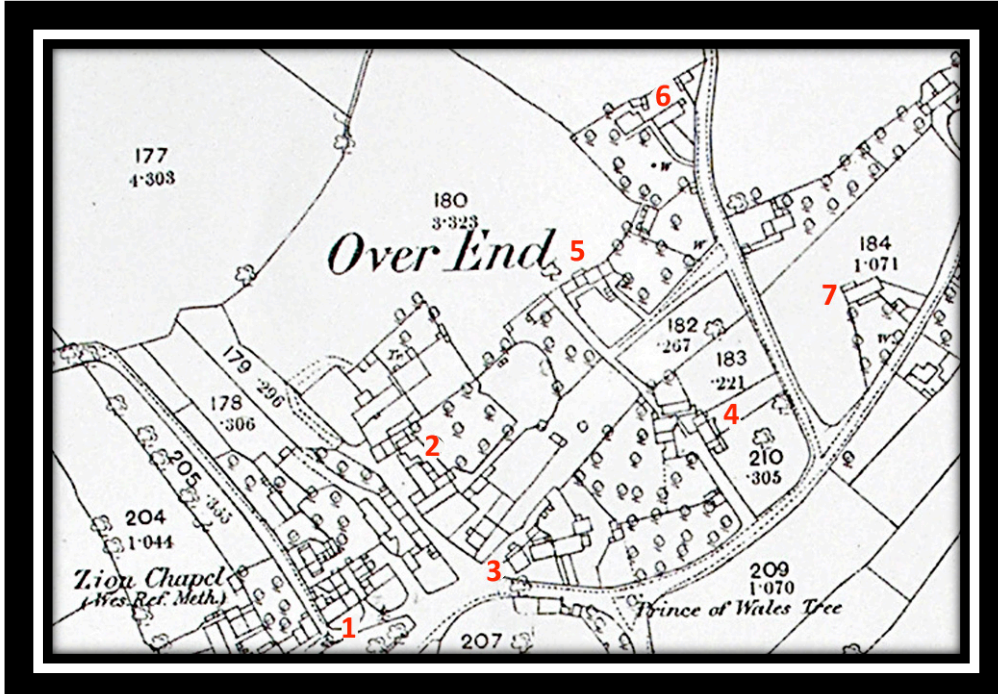

**OVER END, BASLOW**

1. Jasmine Cottage
2. Rose Hill
3. Nailstone Cottage
4. Cedar Cottage (Briar Cottage)
5. South View
6. Gorse Bank Cottage
7. The Old Willow (Rose Cottage)

*The only purpose of the numbered houses is to help with orientation and continuity*

**1799  
Rutland Estate Map**

**1824  
Enclosure Award Map**

**1848  
Tithe Award Map**

1879  
OS Map

1898  
OS Map

1922  
OS Map

2000  
Houses

**2010  
Landplan Map**

**2013  
Google**