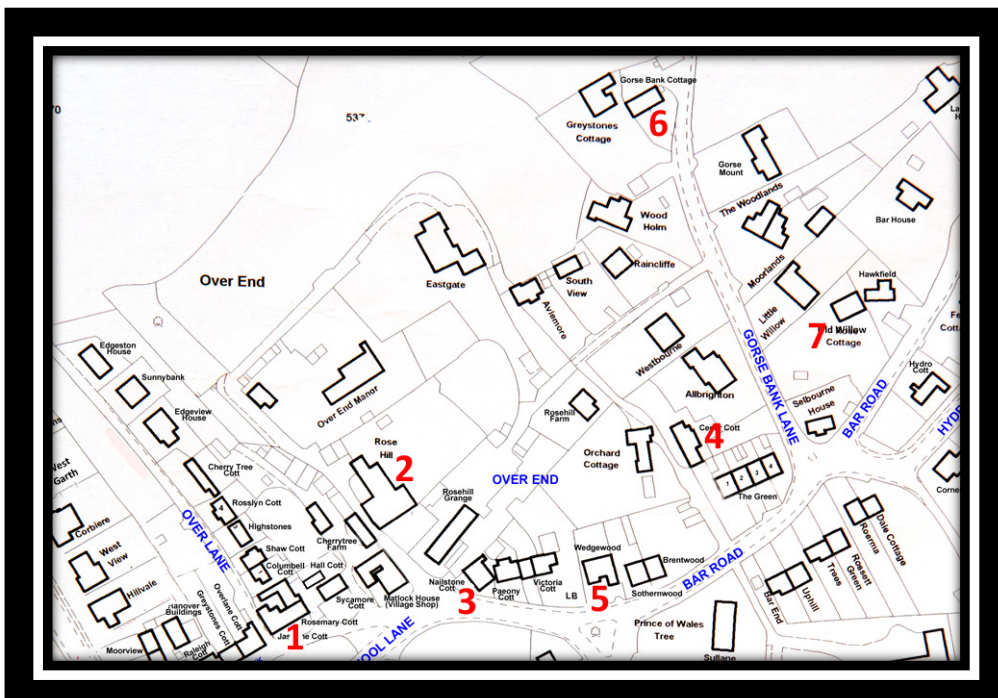

**OVER END, BASLOW**

1. Jasmine Cottage
2. Rose Hill
3. Nailstone Cottage
4. Cedar Cottage (Briar Cottage)
5. South View
6. Gorse Bank Cottage
7. The Old Willow (Rose Cottage)

*The only purpose of the numbered houses is to help with orientation and continuity*

**1799  
Rutland Estate Map**

**1824  
Enclosure Award Map**

**1848  
Tithe Award Map**

1879  
OS Map

1898  
OS Map

1922  
OS Map

2000  
Houses

**2010  
Landplan Map**

**2013  
Google**