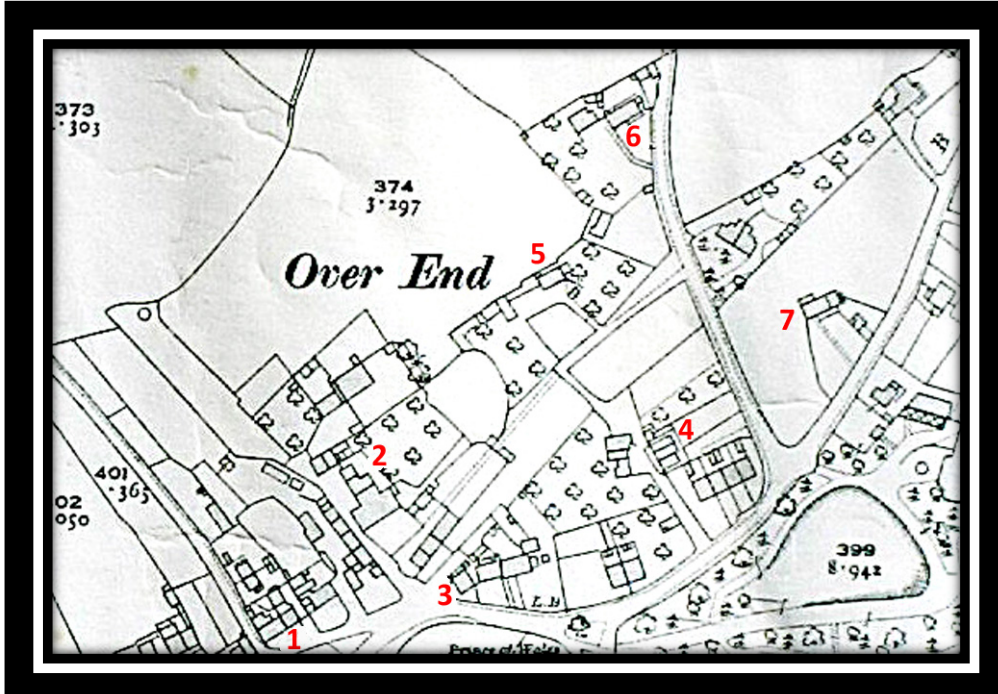

**OVER END, BASLOW**

1. Jasmine Cottage
2. Rose Hill
3. Nailstone Cottage
4. Cedar Cottage (Briar Cottage)
5. South View
6. Gorse Bank Cottage
7. The Old Willow (Rose Cottage)

*The only purpose of the numbered houses is to help with orientation and continuity*

**1799  
Rutland Estate Map**

**1824  
Enclosure Award Map**

**1848  
Tithe Award Map**

1879  
OS Map

1898  
OS Map

1922  
OS Map

2000  
Houses

**2010  
Landplan Map**

**2013  
Google**