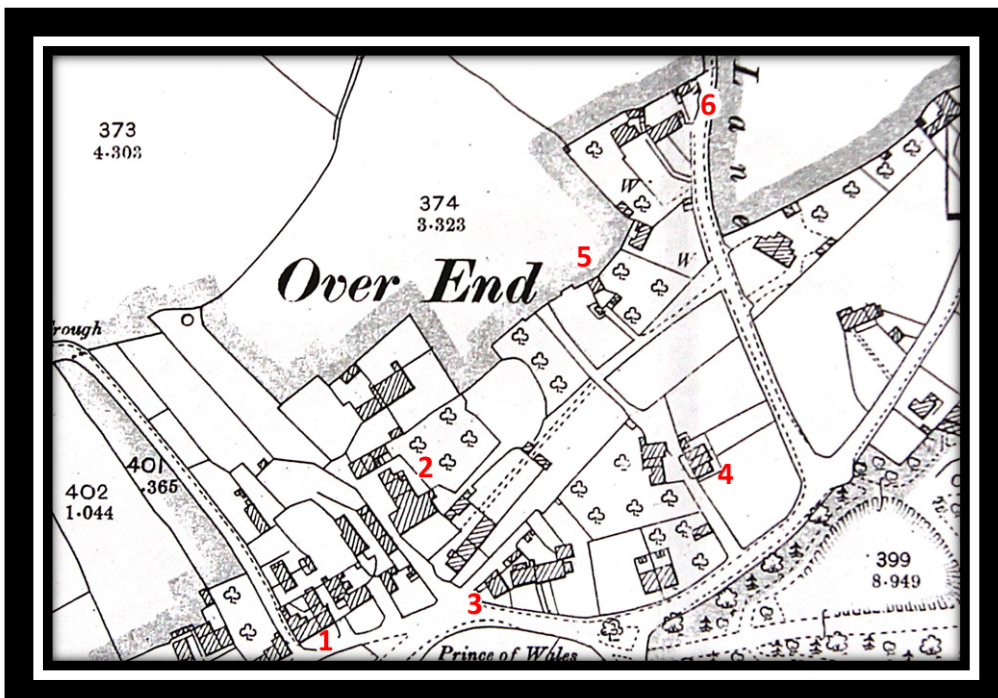

**OVER END, BASLOW**

1. Jasmine Cottage
2. Rose Hill
3. Nailstone Cottage
4. Cedar Cottage (Briar Cottage)
5. South View
6. Gorse Bank Cottage
7. The Old Willow (Rose Cottage)

*The only purpose of the numbered houses is to help with orientation and continuity*

**1799  
Rutland Estate Map**

**1824  
Enclosure Award Map**

**1848  
Tithe Award Map**

1879  
OS Map

1898  
OS Map

1922  
OS Map

2000  
Houses

**2010  
Landplan Map**

**2013  
Google**