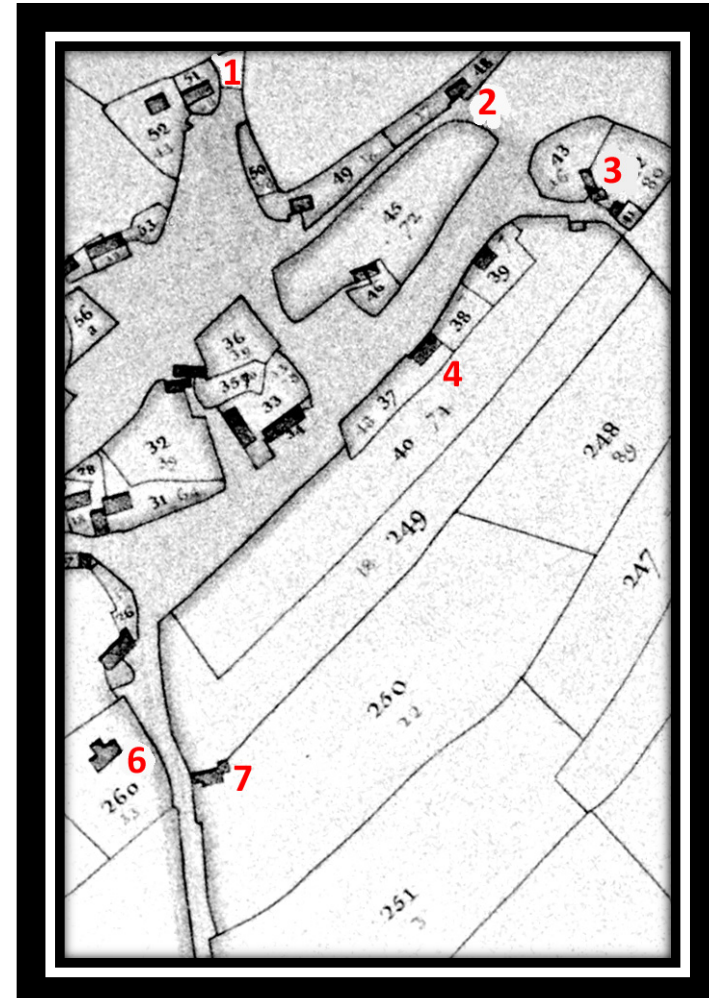

# BAR ROAD & EATON HILL, BASLOW

1799 Rutland Estate Map

## HOUSES NUMBERED ON THE MAPS

1. Gorse Bank Cottage
2. Ladywell House
3. Rockwood
4. Hydro cottage
5. Southernwood
6. Thatched Cottage
7. Tithe Barn
8. Melidon

*The only purpose of these numbered houses is to help with orientation and continuity*

**1824 Enclosure Award Map**  
(some houses not included)

**1848 Tithe Award Map**

1879 OS Map

1898 OS Map

1922 OS Map

2000 Houses

2010 Landplan Map

2013 Google