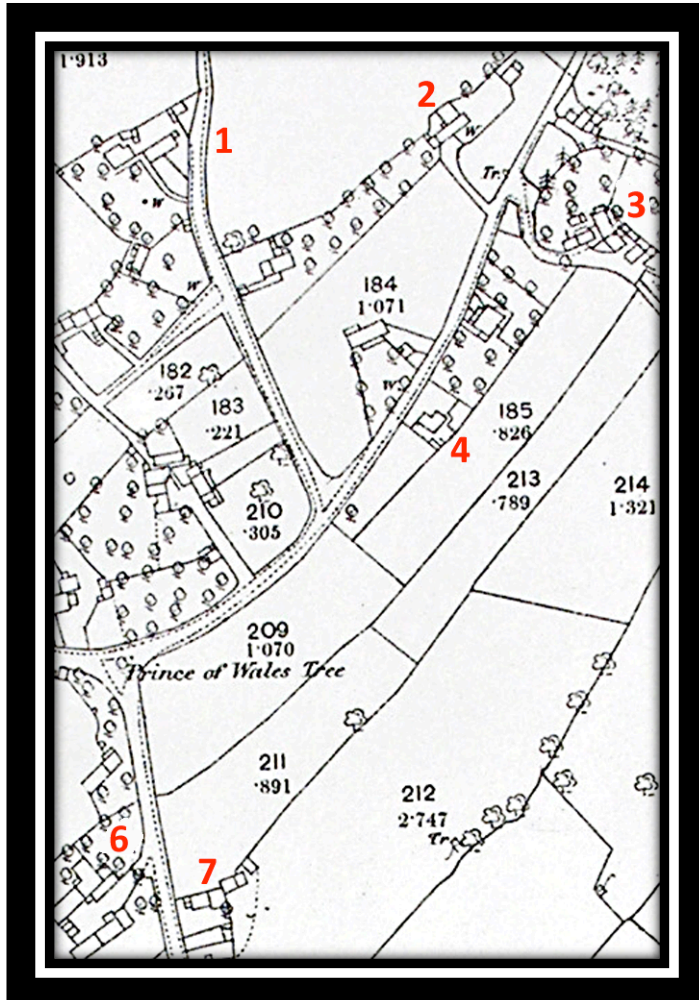

# BAR ROAD & EATON HILL, BASLOW

1799 Rutland Estate Map

## HOUSES NUMBERED ON THE MAPS

1. Gorse Bank Cottage
2. Ladywell House
3. Rockwood
4. Hydro cottage
5. Southernwood
6. Thatched Cottage
7. Tithe Barn
8. Melidon

*The only purpose of these numbered houses is to help with orientation and continuity*

**1824 Enclosure Award Map**  
(some houses not included)

**1848 Tithe Award Map**

1879 OS Map

1898 OS Map

1922 OS Map

2000 Houses

2010 Landplan Map

2013 Google