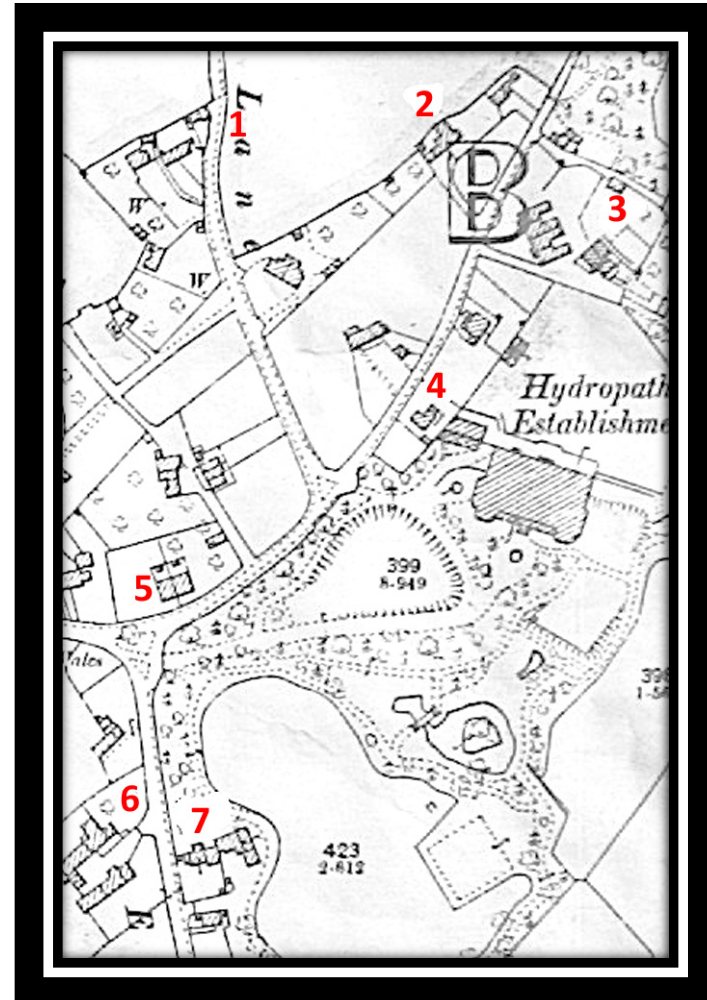

# BAR ROAD & EATON HILL, BASLOW

1799 Rutland Estate Map

## HOUSES NUMBERED ON THE MAPS

1. Gorse Bank Cottage
2. Ladywell House
3. Rockwood
4. Hydro cottage
5. Southernwood
6. Thatched Cottage
7. Tithe Barn
8. Melidon

*The only purpose of these numbered houses is to help with orientation and continuity*

**1824 Enclosure Award Map**  
(some houses not included)

**1848 Tithe Award Map**

1879 OS Map

1898 OS Map

1922 OS Map

2000 Houses

2010 Landplan Map

2013 Google