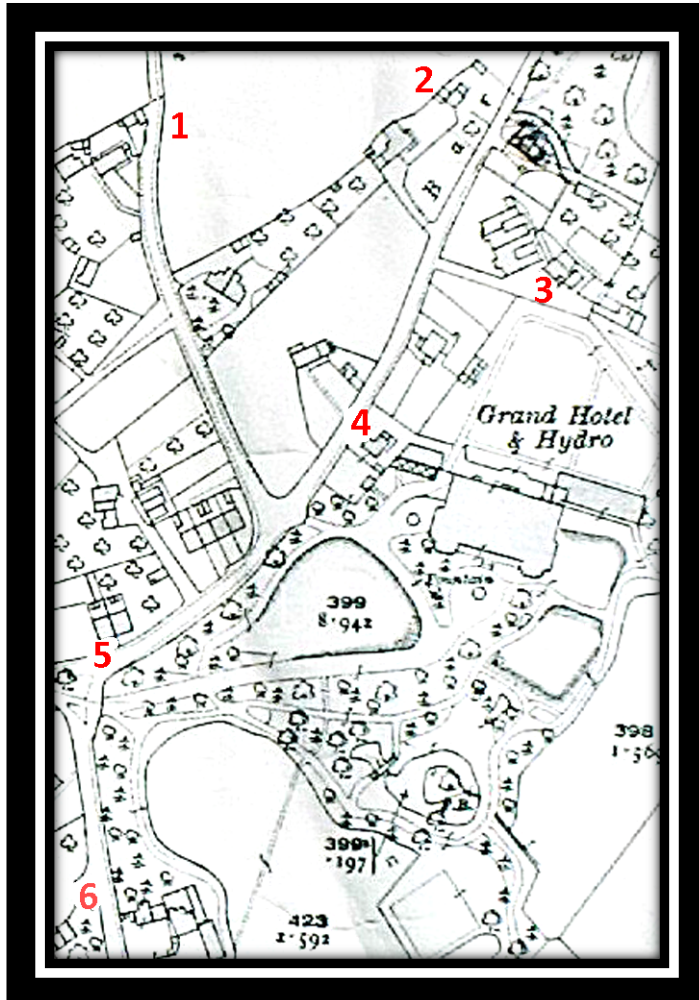

# BAR ROAD & EATON HILL, BASLOW

1799 Rutland Estate Map

## HOUSES NUMBERED ON THE MAPS

1. Gorse Bank Cottage
2. Ladywell House
3. Rockwood
4. Hydro cottage
5. Southernwood
6. Thatched Cottage
7. Tithe Barn
8. Melidon

*The only purpose of these numbered houses is to help with orientation and continuity*

**1824 Enclosure Award Map**  
(some houses not included)

**1848 Tithe Award Map**

1879 OS Map

1898 OS Map

1922 OS Map

2000 Houses

2010 Landplan Map

2013 Google