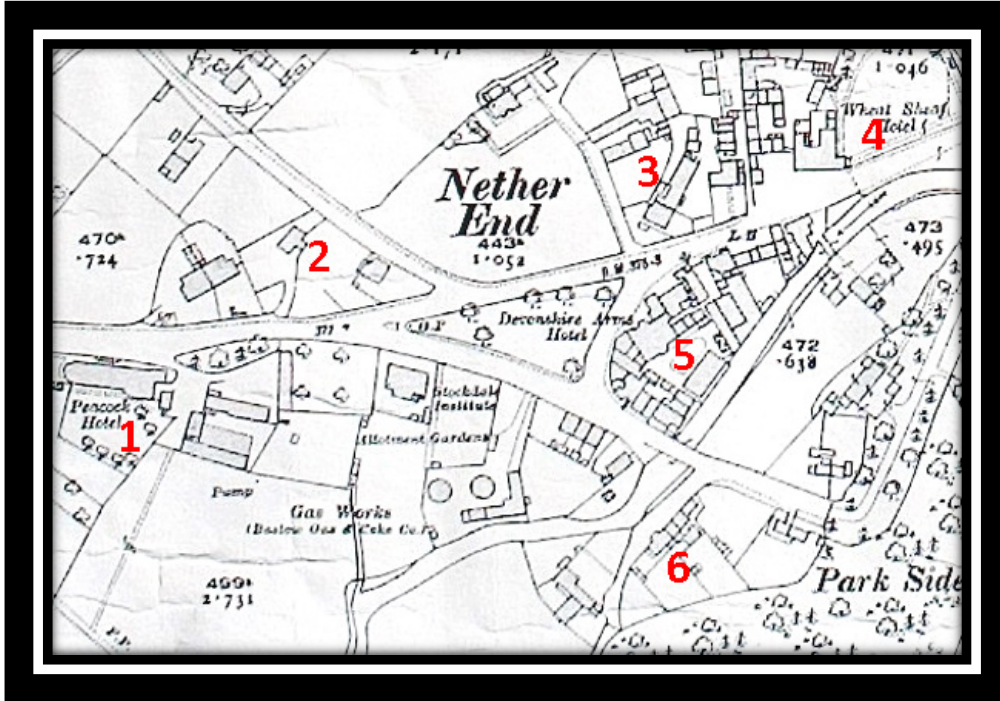

NETHER END, BASLOW

1. Cavendish (Peacock Hotel) Inn
2. Nether Cottage
3. The Farm, Nether End
4. The Wheatsheaf inn
5. The Devonshire Arms
6. Thatch Cottage

The only purpose of the numbered houses is to help with orientation

**1799
Rutland Estate Map**

**1824
Enclosure Award Map**

**1848
Tithe Award Map**

1879
OS Map

1898
OS Map

1922
OS Map

2000
Houses

**2010
Landplan Map**

**2013
Google**