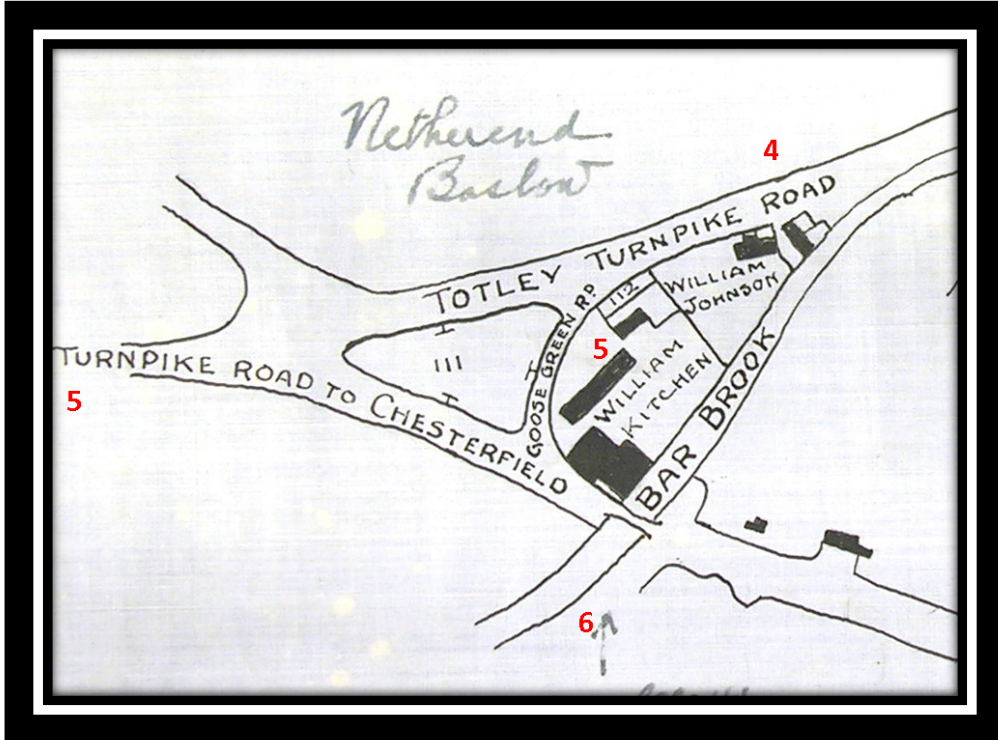

NETHER END, BASLOW

1. Cavendish (Peacock Hotel) Inn
2. Nether Cottage
3. The Farm, Nether End
4. The Wheatsheaf inn
5. The Devonshire Arms
6. Thatch Cottage

The only purpose of the numbered houses is to help with orientation

**1799
Rutland Estate Map**

**1824
Enclosure Award Map**

**1848
Tithe Award Map**

1879
OS Map

1898
OS Map

1922
OS Map

2000
Houses

**2010
Landplan Map**