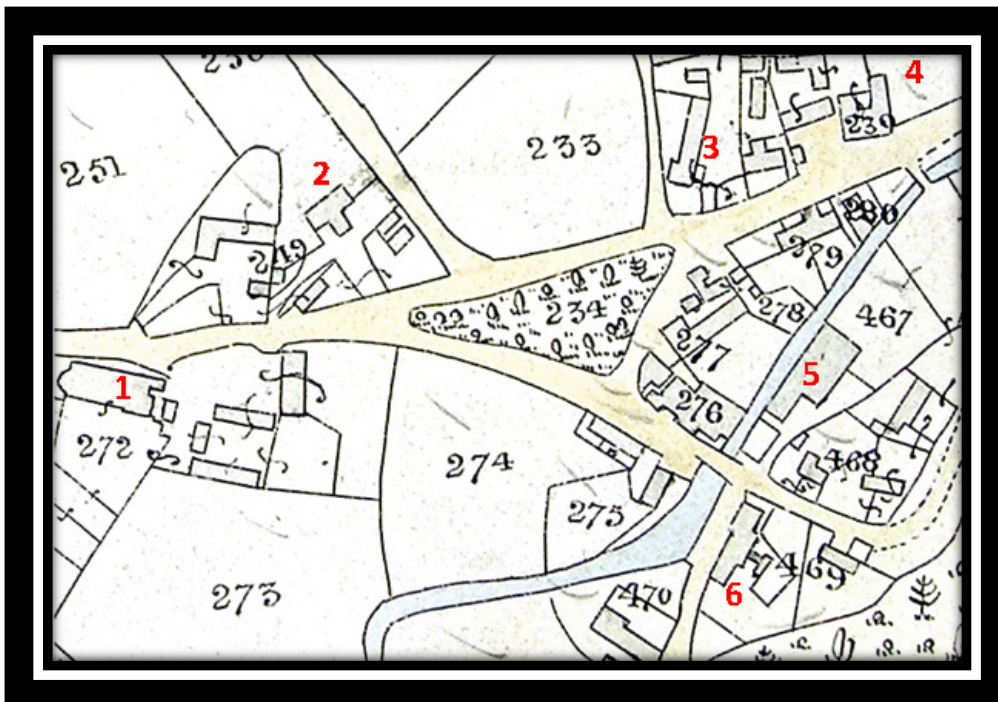

NETHER END, BASLOW

1. Cavendish (Peacock Hotel) Inn
2. Nether Cottage
3. The Farm, Nether End
4. The Wheatsheaf inn
5. The Devonshire Arms
6. Thatch Cottage

The only purpose of the numbered houses is to help with orientation

**1799
Rutland Estate Map**

**1824
Enclosure Award Map**

**1848
Tithe Award Map**

1879
OS Map

1898
OS Map

1922
OS Map

2000
Houses

**2010
Landplan Map**