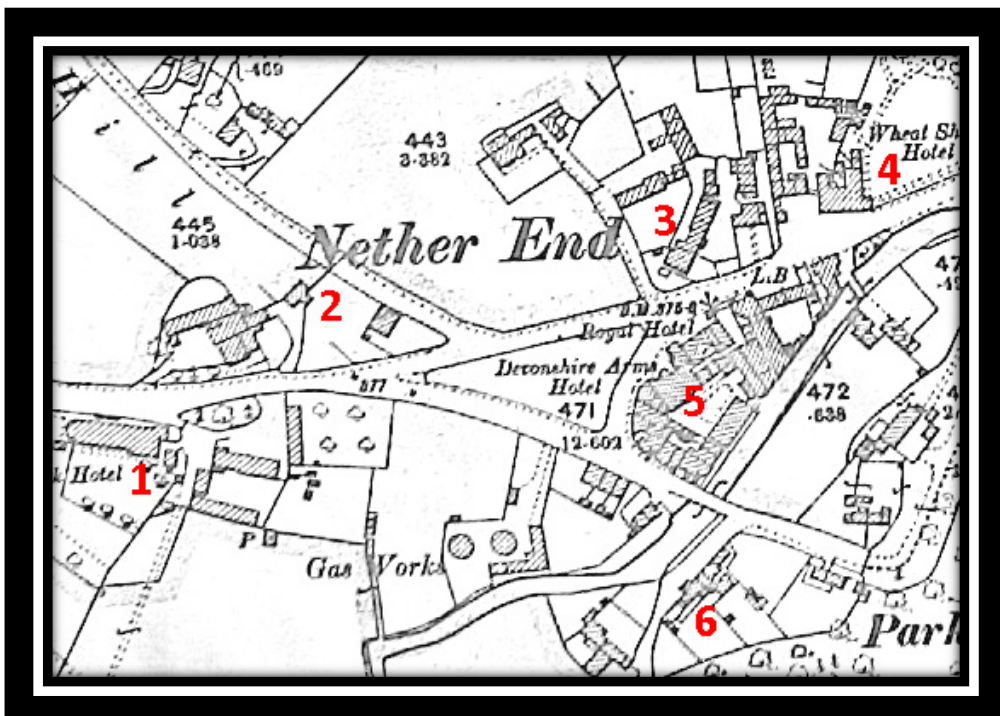

NETHER END, BASLOW

1. Cavendish (Peacock Hotel) Inn
2. Nether Cottage
3. The Farm, Nether End
4. The Wheatsheaf inn
5. The Devonshire Arms
6. Thatch Cottage

The only purpose of the numbered houses is to help with orientation

**1799
Rutland Estate Map**

**1824
Enclosure Award Map**

**1848
Tithe Award Map**

1879
OS Map

1898
OS Map

1922
OS Map

2000
Houses

**2010
Landplan Map**