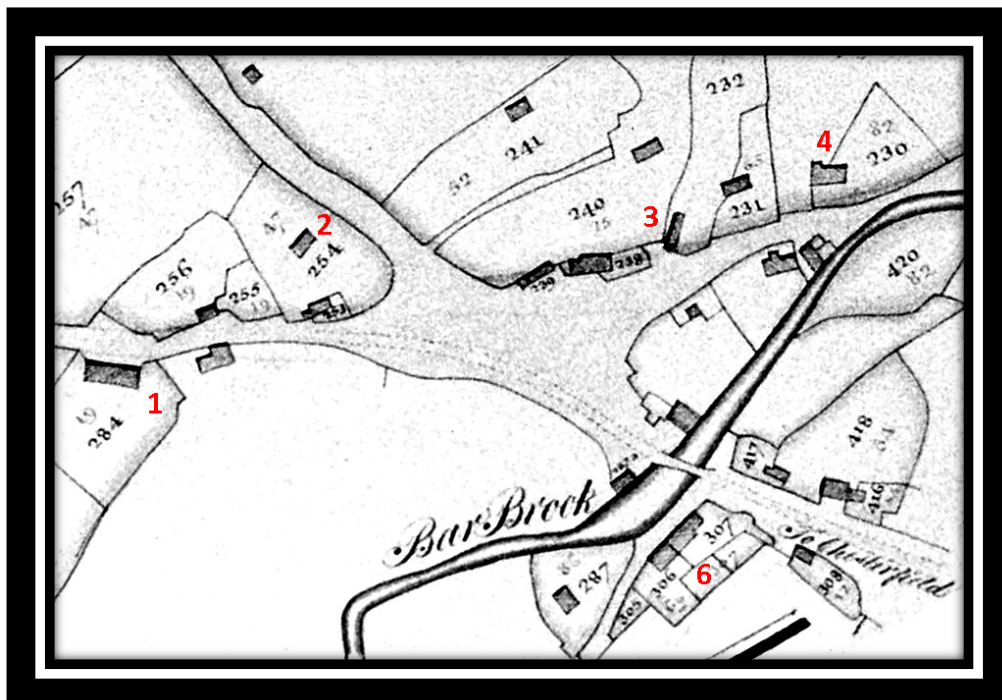

NETHER END, BASLOW

1. Cavendish (Peacock Hotel) Inn
2. Nether Cottage
3. The Farm, Nether End
4. The Wheatsheaf inn
5. The Devonshire Arms
6. Thatch Cottage

The only purpose of the numbered houses is to help with orientation

**1799
Rutland Estate Map**

**1824
Enclosure Award Map**

**1848
Tithe Award Map**

1879
OS Map

1898
OS Map

1922
OS Map

2000
Houses

**2010
Landplan Map**