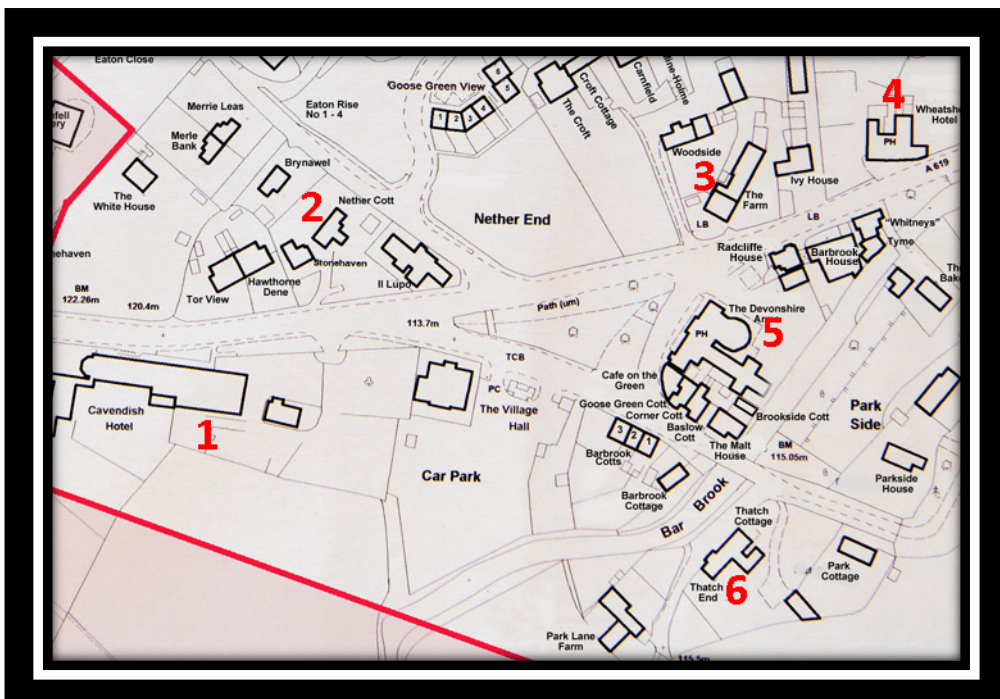

NETHER END, BASLOW

1. Cavendish (Peacock Hotel) Inn
2. Nether Cottage
3. The Farm, Nether End
4. The Wheatsheaf inn
5. The Devonshire Arms
6. Thatch Cottage

The only purpose of the numbered houses is to help with orientation

**1799
Rutland Estate Map**

**1824
Enclosure Award Map**

**1848
Tithe Award Map**

1879
OS Map

1898
OS Map

1922
OS Map

2000
Houses

**2010
Landplan Map**