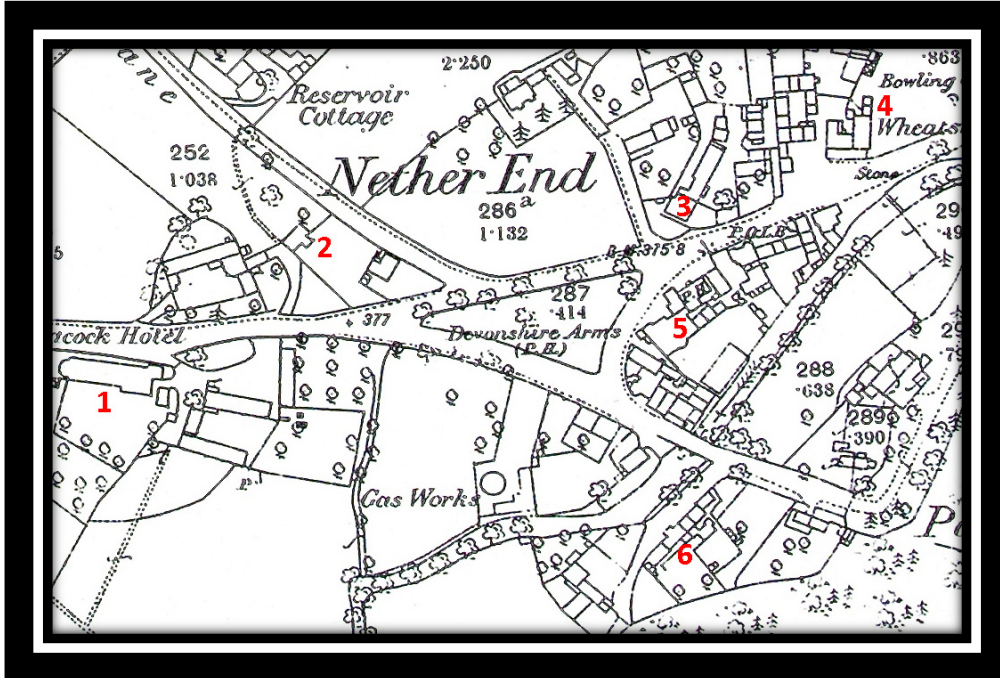

NETHER END, BASLOW

1. Cavendish (Peacock Hotel) Inn
2. Nether Cottage
3. The Farm, Nether End
4. The Wheatsheaf inn
5. The Devonshire Arms
6. Thatch Cottage

The only purpose of the numbered houses is to help with orientation

**1799
Rutland Estate Map**

**1824
Enclosure Award Map**

**1848
Tithe Award Map**

1879
OS Map

1898
OS Map

1922
OS Map

2000
Houses

**2010
Landplan Map**

**2013
Google**